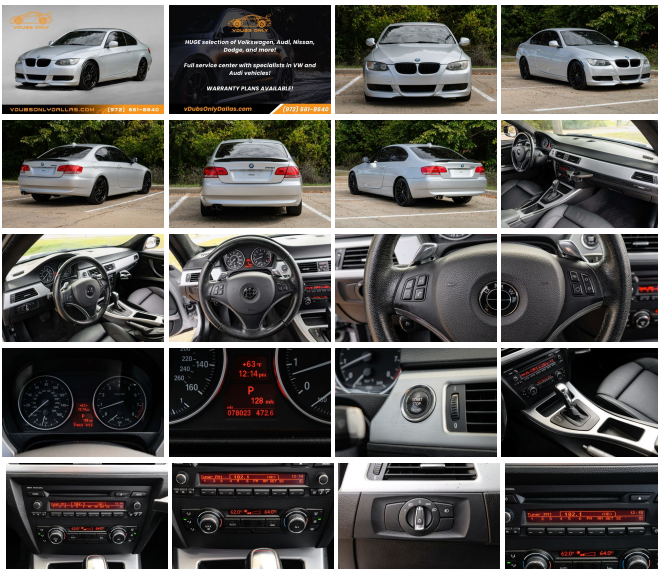

# 2010 BMW 3 Series 328i

View this car on our website at [vdubsonlydallas.com/7262214/ebrochure](http://vdubsonlydallas.com/7262214/ebrochure)

Price **\$10,790**

## Specifications:

<b>Year:</b>	2010
<b>VIN:</b>	WBAWB3C55AP139284
<b>Make:</b>	BMW
<b>Stock:</b>	139284
<b>Model/Trim:</b>	3 Series 328i
<b>Condition:</b>	Pre-Owned
<b>Body:</b>	Coupe
<b>Exterior:</b>	Silver
<b>Engine:</b>	3.0L I6 230hp 200ft. lbs.
<b>Interior:</b>	Black Leatherette
<b>Transmission:</b>	6-Speed Shifttable Automatic
<b>Mileage:</b>	78,023
<b>Drivetrain:</b>	Rear Wheel Drive
<b>Economy:</b>	City 18 / Highway 28

2010 BMW 3 Series 328i

**Very Clean! Dual Exhaust, Cruise Control, Hands-free Communication, Paddle Shifters, External Temperature, Push to Start Button, Dual Climate Control, AM/FM Radio, Powered Seats, Memory Seats, Powered Windows/Locks, and many more!**

### Interior

- Air filtration- Front air conditioning: automatic climate control
- Front air conditioning zones: dual- Rear vents: second row- Center console trim: wood
- Dash trim: wood- Shift knob trim: alloy- Steering wheel trim: alloy- Cruise control
- Memorized settings: 2 driver- Multi-function remote: keyless entry
- Power outlet(s): two 12V- Power steering: variable/speed-proportional- Push-button start
- Steering wheel: tilt and telescopic- External temperature display- Multi-function display
- Trip odometer- Front seat type: bucket- Rear seat type: 60-40 split bench
- Upholstery: leatherette