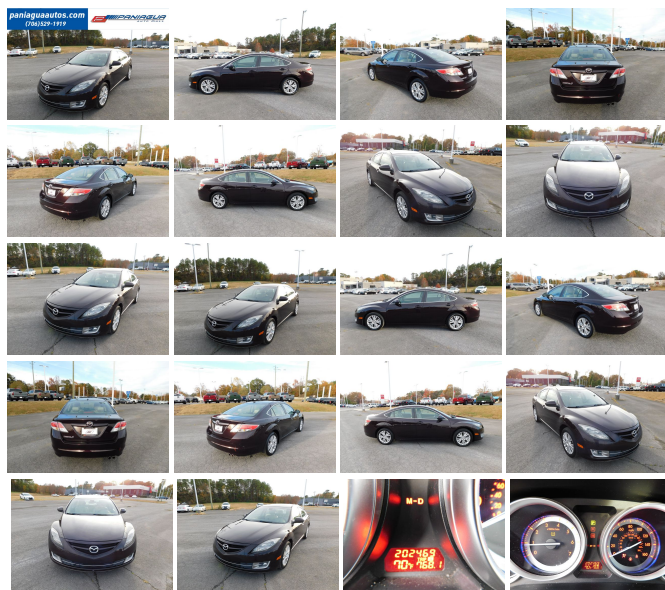

2009 Mazda Mazda6 i Touring

View this car on our website at paniaguaautos.com/7262155/ebrochure

Our Price **\$6,995**

Specifications:

Year:	2009
VIN:	1YVHP82A695M39796
Make:	Mazda
Stock:	10849
Model/Trim:	Mazda6 i Touring
Condition:	Pre-Owned
Body:	Sedan
Exterior:	Purple
Engine:	2.5L I4 170hp 167ft. lbs.
Interior:	Tan Cloth
Transmission:	5-Speed Shiftable Automatic
Mileage:	202,469
Drivetrain:	Front Wheel Drive
Economy:	City 21 / Highway 30

2009 MAZDA 6 2.5L 4 CYLINDER AUTOMATIC CLOTH INTERIOR
ALL POWER HURRY IN TODAY AND CHECK OUT OUR MOST
RECENT INVENTORY

2009 Mazda Mazda6 i Touring

Paniagua Auto Mall - 706-529-1919 & 423-472-4045 - View this car on our website at paniaguaautos.com/7262155/ebrochure

Our Location :

2009 Mazda Mazda6 i Touring

Paniagua Auto Mall - 706-529-1919& 423-472-4045 - View this car on our website at paniaguaautos.com/7262155/ebrochure

Installed Options

Interior

- Air filtration- Front air conditioning- Rear vents: second row- Cargo area floor mat
- Floor mat material: carpet- Floor mats: front- Shift knob trim: leather
- Steering wheel trim: leather- Multi-function remote: keyless entry
- Power outlet(s): 12V front- Power steering: variable/speed-proportional- Push-button start
- Steering wheel: tilt and telescopic- External temperature display- Trip odometer
- Driver seat power adjustments: 8- Front seat type: bucket- Rear seat folding
- Rear seat type: 60-40 split bench - Upholstery: cloth

Exterior

- Front bumper color: body-color- Mirror color: body-color
- Exterior entry lights: approach lamps- Front fog lights- Side mirror adjustments: power
- Tire Pressure Monitoring System- Front wipers: variable intermittent
- Power windows: front- Window defogger: rear