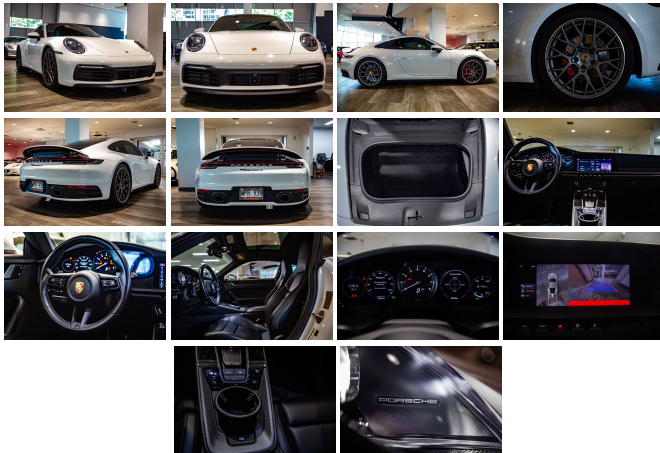

Step into the world of exhilarating performance and unmatched luxury with the 2020 Porsche 911 Carrera S – a masterpiece of engineering that combines the thrill of sports car driving with the sophistication of an iconic brand. With only 11,698 miles on the odometer, this pristine white stallion is poised to deliver an adrenaline rush with every turn of the wheel.

Under the hood lies a heart that beats with pure passion: a 3.0L Twin Turbo H6 engine that roars to life with 443 horsepower and 390 ft. lbs. of torque. Coupled with an 8-Speed Double Clutch transmission, it provides a driving experience that is both responsive and smooth, ensuring that every shift is as seamless as it is quick. This Carrera S is not just a car; it's a statement of power and precision.

The exterior, draped in a classic white, exudes a timeless elegance that will never fade into the background. Its sleek lines and athletic stance are complemented by quad-tip exhausts that hint at the power within, while active grille shutters enhance aerodynamics and efficiency, making every journey not just a drive, but a performance.

Step inside, and you'll be enveloped in a world of black luxury. The interior is a sanctuary of comfort and technology, where every detail has been meticulously crafted for the driver's enjoyment. Wireless data link Bluetooth and Wi-Fi hotspot connectivity ensure you're always in touch with the world, while the Porsche Connect Smart device app functionality adds a layer of convenience to your daily routine, allowing you to lock and unlock your vehicle with a simple tap on your smartphone.