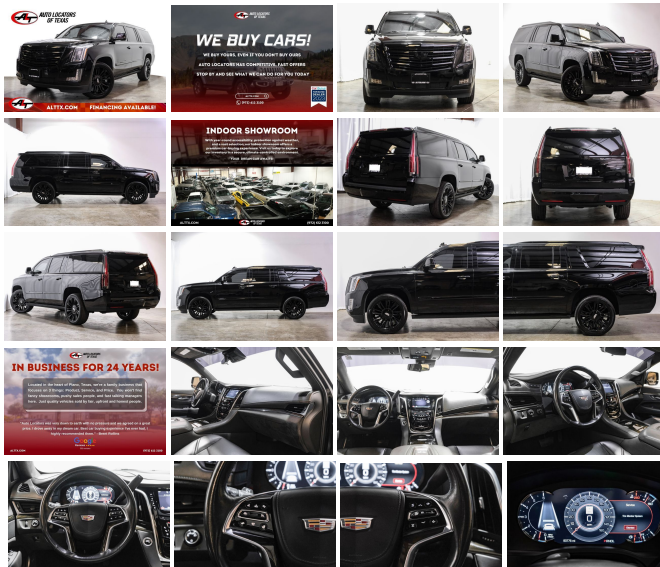

2020 Cadillac Escalade ESV Platinum

View this car on our website at consignmyvehicle.com/7261653/ebrochure

Our Price **\$47,383**

Specifications:

Year:	2020
VIN:	1GYS4KKJ0LR176247
Make:	Cadillac
Stock:	4435
Model/Trim:	Escalade ESV Platinum
Condition:	Pre-Owned
Body:	SUV
Exterior:	[GBA] Black Raven
Engine:	EcoTec3 6.2L V8 420hp 460ft. lbs.
Interior:	Jet Black Leather
Transmission:	10-Speed Shiftable Automatic
Mileage:	80,776
Drivetrain:	4 Wheel Drive
Economy:	City 14 / Highway 21