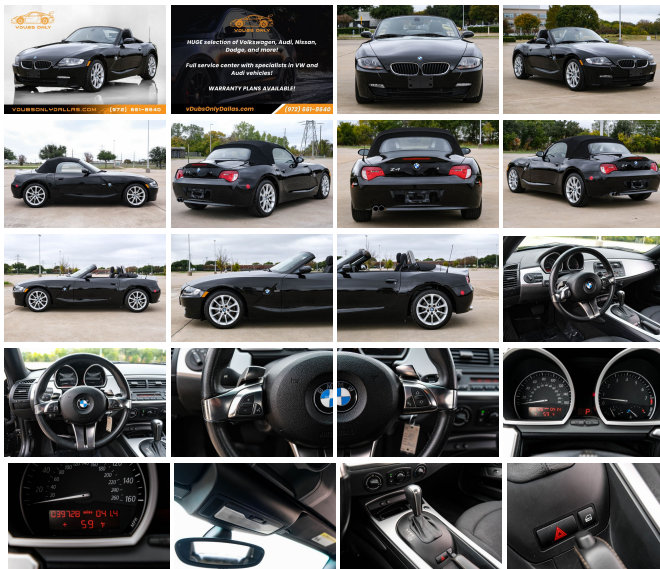

## 2007 BMW Z4 3.0i

View this car on our website at [vdubsonlydallas.com/7261631/ebrochure](http://vdubsonlydallas.com/7261631/ebrochure)

Price **\$16,490**

### Specifications:

<b>Year:</b>	2007
<b>VIN:</b>	4USBU33527LW73414
<b>Make:</b>	BMW
<b>Stock:</b>	W73414
<b>Model/Trim:</b>	Z4 3.0i
<b>Condition:</b>	Pre-Owned
<b>Body:</b>	Convertible
<b>Exterior:</b>	Black
<b>Engine:</b>	3.0L I6 215hp 185ft. lbs.
<b>Interior:</b>	Black Leather
<b>Transmission:</b>	6-Speed Shiftable Automatic
<b>Mileage:</b>	39,728
<b>Drivetrain:</b>	Rear Wheel Drive
<b>Economy:</b>	City 18 / Highway 28

2007 BMW Z4 3.0i

**Very Clean! Dual Exhaust, Cruise Control, Hands-free Communication, Paddle Shifters, External Temperature, Convertible Roof, Climate Control, AM/FM Radio, Powered Seats, Memory Seats, Powered Windows/Locks, and many more!**

\*\*\*

Come see our indoor showroom in Dallas with 100+ carefully selected luxury vehicles from Volkswagen, Audi, and more! We also have a service department, which offers expert service on VW & Audi vehicles.