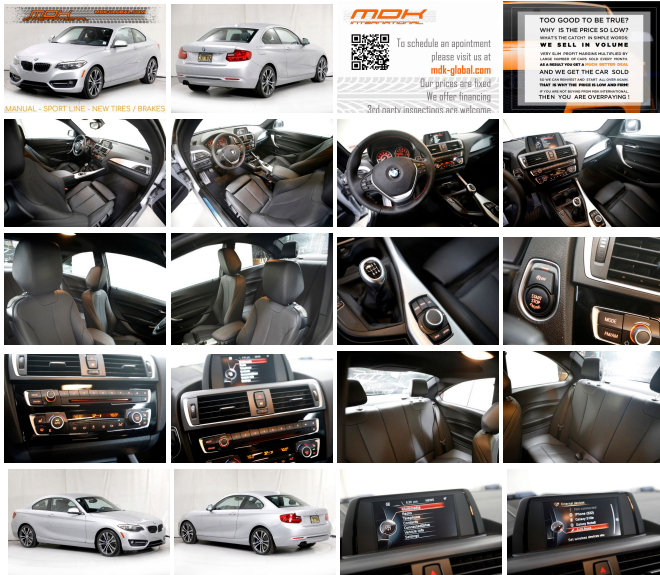

2017 BMW 2 Series 230i - Manual - New brakes / tires

View this car on our website at mdk-global.com/7261523/ebrochure

MANUAL - SPORT LINE - NEW TIRES / BRAKES

Our Price **\$19,990**

Specifications:

Year:	2017
VIN:	WBA2F9C30HV635930
Make:	BMW
Model/Trim:	2 Series 230i - Manual - New brakes / tires
Condition:	Pre-Owned
Body:	Coupe
Exterior:	[A83] Glacier Silver Metallic
Engine:	2.0L Turbo I4 248hp 258ft. lbs.
Interior:	Black Leatherette
Transmission:	6-speed manual
Mileage:	49,281
Drivetrain:	Rear Wheel Drive
Economy:	City 21 / Highway 32

* Good luck finding another manual 1-owner F22 230i in this condition!
This car is properly clean and well taken care of

* MANUAL TRANSMISSION - super rare on these cars and way more fun than auto

* Brand-new set of Bridgestone Potenza tires all the way around!