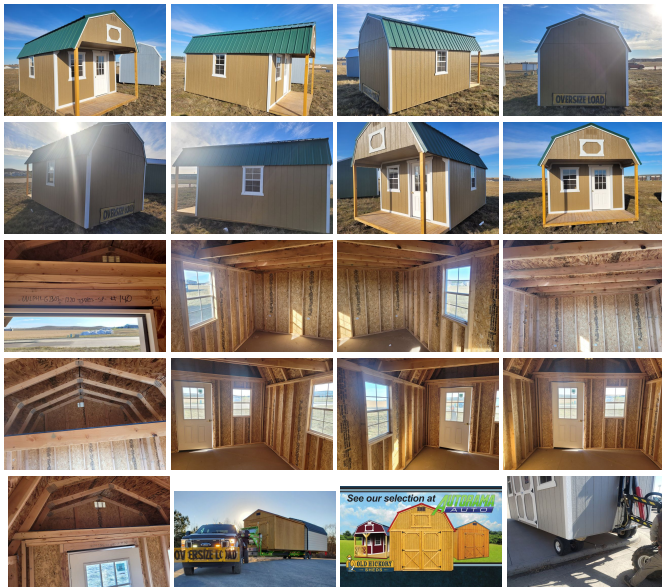

2023 Old Hickory Sheds 12x20 Play House/ Poarch

SALES Team 701 483 3700

View this car on our website at autoramaauto.com/7261505/ebrochure

Our Price **$10,065**

Specifications:

Year:	2023
VIN:	140
Make:	Old Hickory Sheds
Stock:	WLPHX-G2303-1220-080823-SP
Model/Trim:	12x20 Play House/ Poarch
Condition:	New
Engine:	0 cc
Exterior:	Buckskin Green White
Mileage:	0
Hours:	0

New in Dickinson, On the lot, 12x20 Shed, Rent to own $373/MO No Credit check! #140

- On Lot - in Dickinson (Menards / TSC Location)
- New
- Ready for Delivery
- Smart Panel- Buckskin

- Trim- White
- Metal roof- Green
- Side Wall - 7 Foot -
- 8 ft of loft on far end.
- 1 Standard walk in door
- 3 - 2x3 Windows with screens
- Engineered floor
- 2 -4x4 skids
- Quality made in Belle Fourche South Dakota.
- Write a check priced at $11565.

On Sale Now! Save $1,500! Only