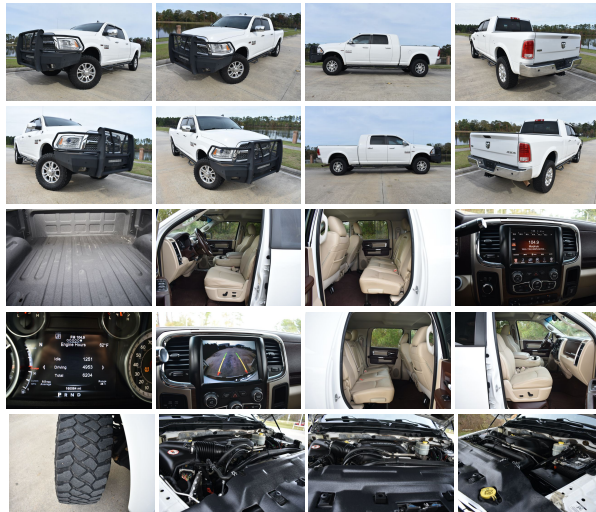

2015 Ram 2500 Laramie

View this car on our website at trucksinlouisiana.com/7261492/ebrochure

Our Price **\$24,800**

Retail Value **\$30,975**

Specifications:

Year:	2015
VIN:	3C6UR5NJ9FG620444
Make:	Ram
Model/Trim:	2500 Laramie
Condition:	Pre-Owned
Body:	Pickup Truck
Exterior:	-
Engine:	HEMI 6.4L V8 410hp 429ft. lbs.
Interior:	Gray Leather
Transmission:	6-Speed Shiftable Automatic
Mileage:	160,533
Drivetrain:	4 Wheel Drive

LARAMIE PACKAGE

OUR UNEXPECTED
EXPENSE OF \$4500 FOR
NEW CAM LIFTERS ETC. IS
YOUR GAIN

You are looking at a 2015 Dodge Ram 2500 MegaCab Laramie 4X4. It is powered with a 6.4L HEMI V8 and six speed automatic transmission. It is equipped with dual power heated/cooled seats, power trailer mirrors, power windows, power locks, tilt,

cruise, receiver hitch, spray in bed liner, and am/fm radio with factory navigation . Also included are the owner's manuals and one keyless remote.

The interior of this truck is in good shape for the mileage. The seats are in good shape. The carpet is in good shape. Everything appears to function properly.

The exterior of this truck overall is in good shape. There maybe a normal flaw associated with a the age and miles, but nothing signifcant. If you are a serious buyer please call and allow us to give you a thorough walk around to make sure it meets your criteria. The windshield is in good shape.