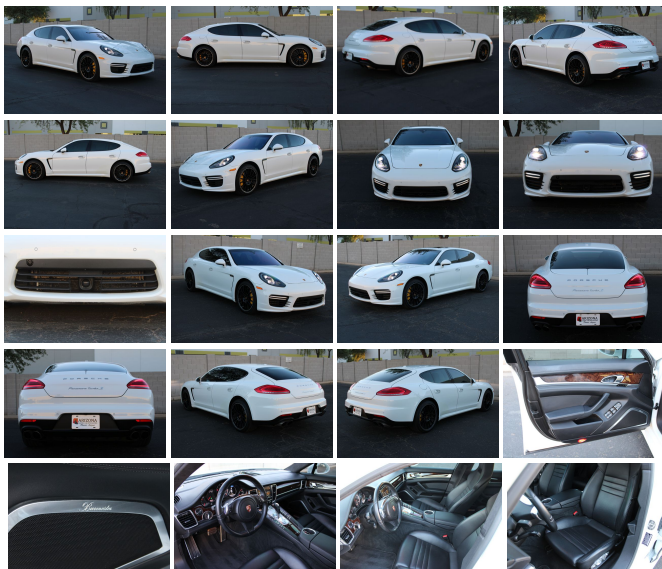

2015 Porsche Panamera Turbo S

Danny Diedrich 602-513-3298

View this car on our website at arizonaclassiccarsales.com/7261480/ebrochure

Our Price **\$49,950**

Retail Value ~~\$54,950~~

Specifications:

| | |
|----------------------|--------------------------------------|
| Year: | 2015 |
| VIN: | WP0AC2A7XFL070132 |
| Make: | Porsche |
| Stock: | 070132 |
| Model/Trim: | Panamera Turbo S |
| Condition: | Pre-Owned |
| Body: | Sedan |
| Exterior: | White |
| Engine: | 4.8L Twin Turbo V8 570hp 553ft. lbs. |
| Interior: | Black Leather |
| Transmission: | 7-Speed Double Clutch |
| Mileage: | 61,588 |
| Drivetrain: | All Wheel Drive |
| Economy: | City 15 / Highway 24 |

Step into the realm of unparalleled luxury and exhilarating performance with the 2015 Porsche Panamera Turbo S. This automotive masterpiece, with a mere 60,008 miles on the odometer, is a paragon of engineering excellence and sophisticated design, ready to deliver an invigorating driving experience to its next discerning owner.

Clad in a pristine white exterior, this Panamera Turbo S exudes a sense of purity and grace, making an indelible impression as it glides through city streets or powers down the open road. The sleek silhouette is quintessentially Porsche – timeless yet modern, with an aura of

Imagine the envious glances as you command the road in this 2015 Porsche Panamera Turbo S, a vehicle that seamlessly blends performance, luxury, and style. It's not just a car; it's a statement – a statement of success, of discernment, and of an unyielding demand for the very best. Don't miss your chance to own a piece of automotive excellence. Visit us today and experience the thrill of the Panamera Turbo S – where every drive is a journey to remember.