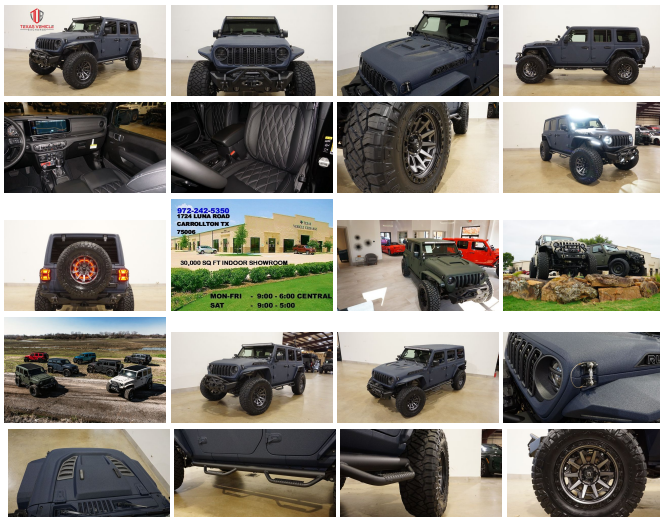

2024 Jeep Wrangler Unlimited Rubicon 4X4 DUPONT KEVLAR,LIFTED,BUMPER'S

View this car on our website at tveauto.com/7261104/ebrochure

Our Price **\$102,900**

Specifications:

Year:	2024
VIN:	1C4PJXFG3RW169142
Make:	Jeep
Stock:	169142
Model/Trim:	Wrangler Unlimited Rubicon 4X4 DUPONT KEVLAR,LIFTED,BUMPER'S
Condition:	Pre-Owned
Body:	SUV
Exterior:	Blue
Engine:	3.6L V6 285hp 260ft. lbs.
Interior:	Black Leather
Transmission:	8-Speed Shifttable Automatic
Mileage:	52
Drivetrain:	4 Wheel Drive

NATION WIDE FINANCING

SUBMIT CREDIT APP [WWW.TVEAUTO.COM](https://www.tveauto.com)

OR CALL 972-242-5350

"FERRARI NART BLUE EDITION"

CUSTOM BUILT **KEVLAR** 2024 JEEP
WRANGLER JL UNLIMITED RUBICON 4X4
WITH 24R PACKAGE

Includes heated front seats, heated steering wheel, and remote start system. **\$995**

Quick Order Package 24R

Includes vehicle with standard equipment, 3.6L V6 engine, and 8-speed automatic transmission, adaptive cruise control w/ stop, and Selec-Speed Control.