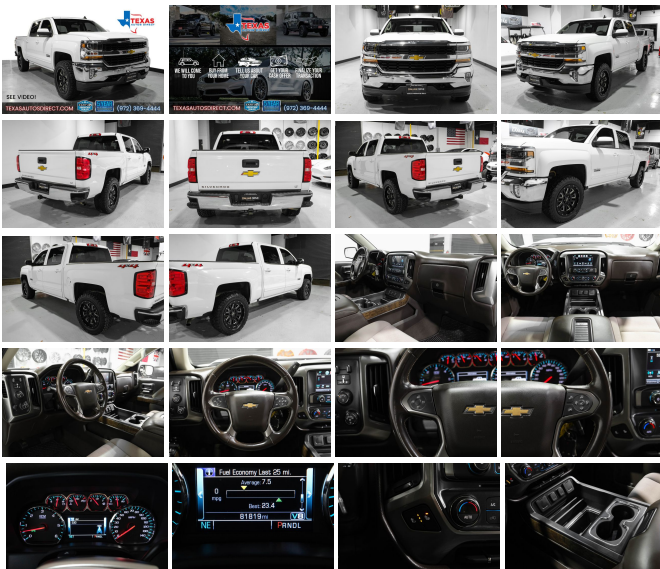

Preferred Equipment Group 1LT (150 Amp Alternator, 4.2" Diagonal Color Display Driver Info Center, 6 Speaker Audio System, Bluetooth?? For Phone, Body Color Bodyside Moldings, Body-Color Door Handles, Body-Color Mirror Caps, Body-Color Power Adjustable Heated Outside Mirrors, Chevrolet Connected Access, Chevrolet w/4G LTE, Chrome Grille Surround, Color-Keyed Carpeting w/Rubberized Vinyl Floor Mats, Deep-Tinted Glass, Driver & Front Passenger Illuminated Vanity Mirrors, EZ Lift & Lower Tailgate, Front Chrome Bumper, HD Radio, Leather Wrapped Steering Wheel w/Cruise Controls, Manual Tilt Wheel Steering Column, OnStar & Chevrolet Connected Services Capable, Power Windows w/Driver Express Up, Rear 60/40 Folding Bench Seat (Folds Up), Rear Chrome Bumper, Rear Wheelhouse Liners, Remote Keyless Entry, Remote Locking Tailgate, Single Slot CD/MP3 Player, and Steering Wheel Audio Controls), Texas Edition (110-Volt AC Power Outlet, Dual-Zone Automatic Climate Control, Electric Rear-Window Defogger, Remote Vehicle Starter System, Texas Edition Badging, Theft Deterrent System (Unauthorized Entry), and Thin Profile LED Fog Lamps), Trailering Package (Heavy-Duty Rear Locking Differential), 3.42 Rear Axle Ratio, 40/20/40 Front Split Bench Seat, 4-Wheel Disc Brakes, 6 Speakers, ABS brakes, Air Conditioning, Alloy wheels, AM/FM radio: SiriusXM, Auxiliary External Transmission Oil Cooler, Bodyside moldings, Brake assist, Bumpers: chrome, CD player, Cloth Seat Trim, Compass, Delay-off headlights, Driver door bin, Driver vanity mirror, Dual front impact airbags, Dual front side impact airbags, Electronic Stability Control, Exterior Parking Camera Rear, Floor Mounted Console, Front anti-roll bar, Front Center Armrest w/Storage, Front License Plate Kit, Front Power Reclining Bucket Seats, Front