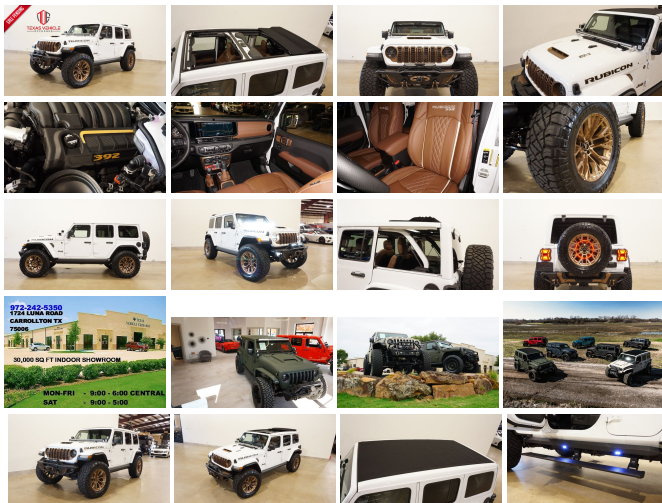

# 2024 Jeep Wrangler Rubicon 392 4X4 SKY TOP,BUMPERS,LED'S,FUEL WHLS

View this car on our website at [tveauto.com/7260713/ebrochure](https://tveauto.com/7260713/ebrochure)

Our Price **\$144,900**

## Specifications:

<b>Year:</b>	2024
<b>VIN:</b>	1C4RJXSJ1RW169165
<b>Make:</b>	Jeep
<b>Stock:</b>	169165
<b>Model/Trim:</b>	Wrangler Rubicon 392 4X4 SKY TOP,BUMPERS,LED'S,FUEL WHLS
<b>Condition:</b>	Pre-Owned
<b>Body:</b>	SUV
<b>Exterior:</b>	[PW7] Bright White Clear Coat
<b>Engine:</b>	HEMI 6.4L V8 470hp 470ft. lbs.
<b>Interior:</b>	Brown Leather
<b>Transmission:</b>	8-Speed Shifttable Automatic
<b>Mileage:</b>	44
<b>Drivetrain:</b>	4 Wheel Drive
<b>Economy:</b>	City 13 / Highway 16

#### Quick Order Package 27X

Includes vehicle with standard equipment, 6.4L V8 HEMI engine, and 8-speed automatic transmission.

---