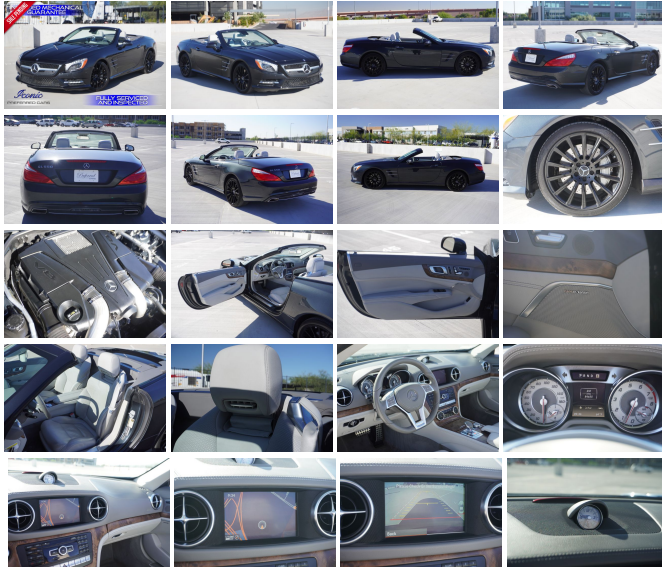

Specifications:

Year: 2013
VIN: WDDJK7DA3DF006488
Make: Mercedes-Benz
Stock: 006488
Model/Trim: SL-Class SL 550 SPORT AMG
Condition: Pre-Owned
Body: Convertible
Exterior: [755] Steel Grey Metallic
Engine: 4.6L Twin Turbo V8 429hp 516ft. lbs.
Interior: Ash/Grey Leather
Transmission: 7-Speed Shiftable Automatic
Mileage: 84,625
Drivetrain: Rear Wheel Drive
Economy: City 17 / Highway 25