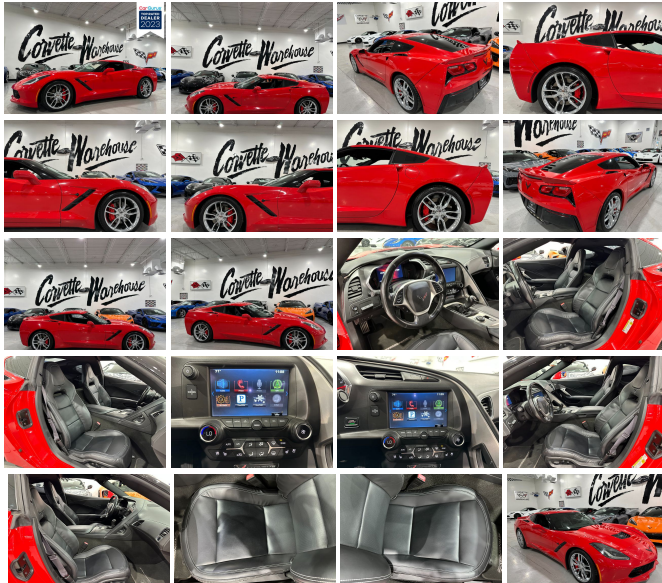

2014 Chevrolet Corvette Coupe 3LT, NAV, NPP, Chromes, 7-Speed, Only 32k!

View this car on our website at corvettewarehouse.com/7260445/ebrochure

Our Price **$42,995**

Specifications:

Year:	2014
VIN:	1G1YE2D73E5116545
Make:	Chevrolet
Stock:	116545
Model/Trim:	Corvette Coupe 3LT, NAV, NPP, Chromes, 7-Speed, Only 32k!
Condition:	Pre-Owned
Body:	Coupe
Exterior:	[GKZ] Torch Red
Engine:	6.2L V8 455hp 460ft. lbs.
Interior:	Jet Black Leather
Transmission:	7-Speed Manual
Mileage:	32,392
Drivetrain:	Rear Wheel Drive
Economy:	City 17 / Highway 29

2014 Torch Red / Jet Black Leather Chevrolet Corvette Coupe with the 3LT Premium Option Package, Z51 Rear Spoiler, 7-Speed Manual Transmission, Navigation System, NPP Dual-Mode Exhaust, Removable Top, and the Z51 Chrome Wheels with only 32k Miles!

Gorgeous Torch Red Corvette Coupe!

LT1/455hp

37,288 Corvettes were produced in

2014