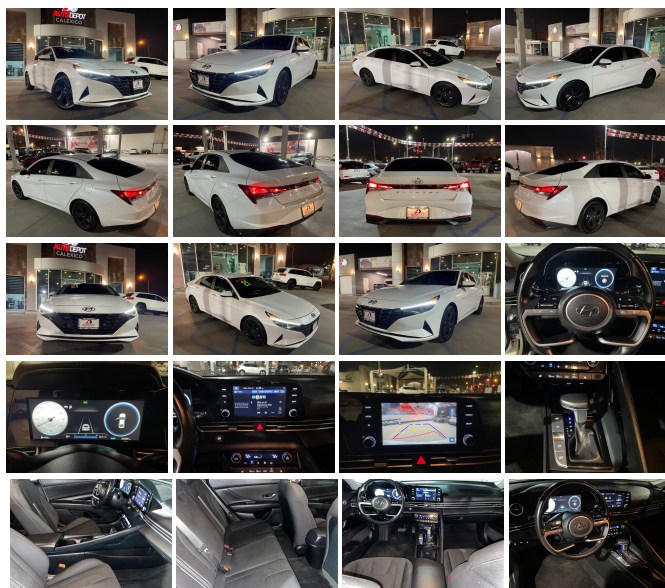

2021 Hyundai ELANTRA SEL

View this car on our website at autodepotcalexico.com/7260017/ebrochure

Our Price **\$0**

Specifications:

Year:	2021
VIN:	5NPLS4AG1MH009177
Make:	Hyundai
Stock:	6475
Model/Trim:	ELANTRA SEL
Condition:	Pre-Owned
Body:	Sedan
Exterior:	[WW8] Quartz White
Engine:	2.0L I4 147hp 132ft. lbs.
Interior:	Black Cloth
Transmission:	CVT
Mileage:	41,028
Drivetrain:	Front Wheel Drive
Economy:	City 31 / Highway 41

2021 Hyundai ELANTRA SEL

Auto Depot of Calexico - 760-357-0043 - View this car on our website at autodepotcalexico.com/7260017/ebrochure

Vehicle History Report : as Of 04/27/2024

Snapshot

2021 HYUNDAI ELANTRA SEL

*carfax Snapshot is a reflection of available information on the date the report was pulled. carfax is constantly being updated with new information and is subject to change at any time.

Our Location :

Exterior

- Front bumper color: body-color- Mirror color: body-color
- Rear trunk/liftgate: power operated- Daytime running lights: LED
- Headlights: auto high beam dimmer- Spare wheel type: steel
- Tire Pressure Monitoring System- Wheels: aluminum alloy
- Front wipers: variable intermittent- Power windows: safety reverse- Solar-tinted glass
- Window defogger: rear