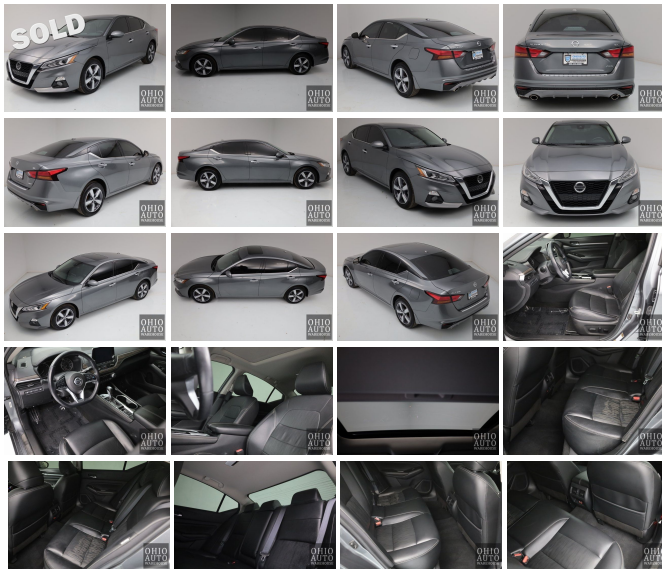

2020 Nissan Altima 2.5 SL AWD Nav Sunroof Leather 1-Own

View this car on our website at ohioautowarehouse.com/7259898/ebrochure

Today's Price **\$18,500**

Specifications:

Year:	2020
VIN:	1N4BL4EW2LC273308
Make:	Nissan
Stock:	7203M
Model/Trim:	Altima 2.5 SL AWD Nav Sunroof Leather 1-Own
Condition:	Pre-Owned
Body:	Sedan
Exterior:	Gun Metallic
Engine:	2.5L I4 182hp 178ft. lbs.
Interior:	Leather
Transmission:	Xtronic CVT
Mileage:	74,184
Drivetrain:	All Wheel Drive
Economy:	City 26 / Highway 36

This is a sharp 2020 Nissan Altima 2.5 SL ALL WHEEL DRIVE with 74K Miles and a 2.5L Engine. 1-Owner Clean Carfax, Automatic Transmission, Navigation, Power Sunroof, Leather Heated Seats, Keyless Entry, Push Start, Bluetooth, Back Up Camera, Lane Keep Assist, Blindspot Monitoring, and much more. Ohio Auto Warehouse LLC is located at 3533 Lesh Street NE Canton, Ohio 44705. We are just one hour south of Cleveland. Please call or email to verify vehicle availability, options and condition. Vehicles are shown by APPOINTMENT to avoid any wait time. We can be reached by Phone 330 430 0000 Text 330 752 4461 or Toll Free 855 430 AUTO (2886). We have financing available with local and national banks with approved credit. More pictures & info on this vehicle at OhioAutoWarehouse.com Extended Service Agreements, vehicle history reports and 3rd party inspections are available upon request for all vehicles. We ship all over the United States at a guaranteed or quoted rate. sedan

The heart of this exquisite sedan is a robust 2.5L I4 engine, generating a spirited 182 horsepower and 178 ft-lbs of torque. Paired with Nissan's innovative Xtronic CVT (Continuously Variable Transmission), the Altima provides a smooth and responsive ride that optimizes fuel efficiency without sacrificing acceleration. The intelligent All-Wheel