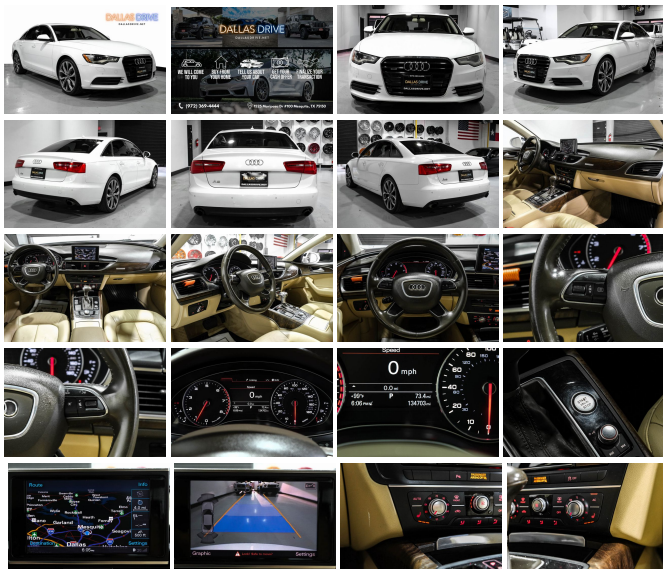

2013 Audi A6 2.0T Premium Plus

View this car on our website at texasautosdirect.com/7259717/ebrochure

DALLAS DRIVE
DALLASDRIVE.NET

Price **\$11,994**

Specifications:

Year:	2013
VIN:	WAUGFBFCXDN045818
Make:	Audi
Stock:	045818
Model/Trim:	A6 2.0T Premium Plus
Condition:	Pre-Owned
Body:	Sedan
Exterior:	White
Engine:	2.0L Turbo I4 211hp 258ft. lbs.
Interior:	Beige Leather
Transmission:	8-Speed Automatic with Tiptronic
Mileage:	134,627
Economy:	City 20 / Highway 30

20/30 City/Highway MPG

Awards:

* 2013 IIHS Top Safety Pick

Reviews:

* If you find the Mercedes-Benz E-Class too stodgy and the BMW 5 Series too sterile, you might fall in love with the 2013 Audi A6. Its design is rich but contemporary, tech options are category-leading and it strikes an impressive balance of around-town ease and at-the-limits poise. Source: KBB.com

* Finely finished interior; plenty of technology features; more driver engagement than competitors; strong, supercharged V6; fuel-efficient base four-cylinder engine. Source: Edmunds

2013 Audi A6 2.0T Premium Plus