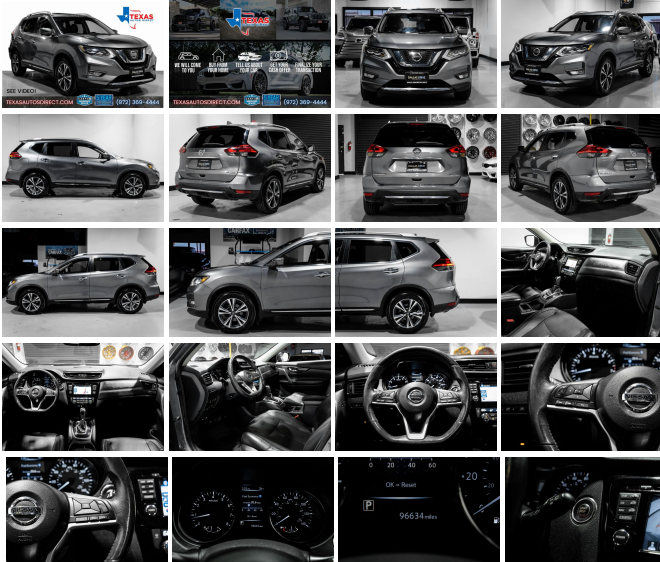

25/32 City/Highway MPG

Awards:
* 2017 KBB.com 10 Best SUVs Under $25,000

SEE VIDEO!

TEXASAUTODIRECT.COM

(972) 369-4444