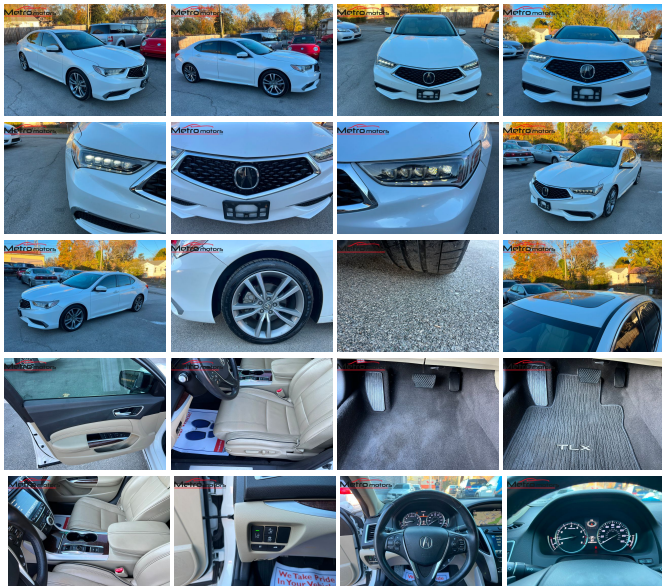

Specifications:

Year:	2020
VIN:	19UUB2F45LA005888
Make:	Acura
Stock:	RM11223
Model/Trim:	TLX V6 w/Tech
Condition:	Pre-Owned
Body:	Sedan
Exterior:	[WH] Platinum White Pearl
Engine:	3.5L V6 290hp 267ft. lbs.
Interior:	Parchment Leather
Transmission:	9-Speed Shiftable Automatic
Mileage:	57,613
Drivetrain:	Front Wheel Drive
Economy:	City 20 / Highway 31

In mint condition, loaded with every possible option, MUST SEE, Priced to Sell.