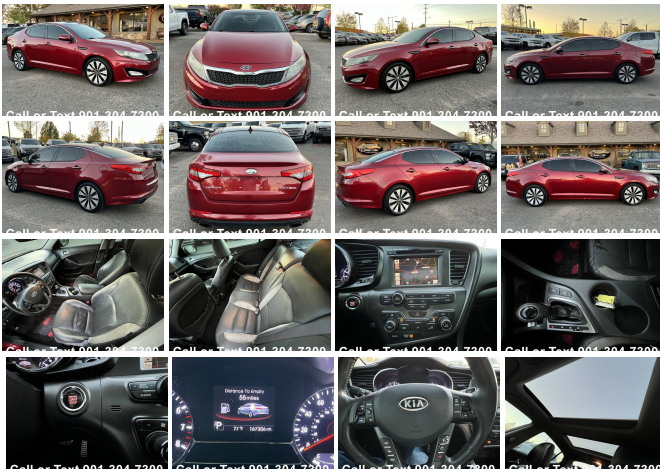

# 2012 Kia Optima SX Turbo

View this car on our website at [colliervilleautocenter.com/7259484/ebrochure](http://colliervilleautocenter.com/7259484/ebrochure)

Our Price **\$9,999**

## Specifications:

<b>Year:</b>	2012
<b>VIN:</b>	5XXGR4A64CG009561
<b>Make:</b>	Kia
<b>Stock:</b>	4388M
<b>Model/Trim:</b>	Optima SX Turbo
<b>Condition:</b>	Pre-Owned
<b>Body:</b>	Sedan
<b>Exterior:</b>	[[Y] Spicy Red
<b>Engine:</b>	2.0L Turbo I4 274hp 269ft. lbs.
<b>Interior:</b>	Leather
<b>Transmission:</b>	6-Speed Automatic Sportmatic
<b>Mileage:</b>	167,131
<b>Drivetrain:</b>	Front Wheel Drive
<b>Economy:</b>	City 22 / Highway 34

Multiple Financing and Warranty Options for all buyers. Call or Text 901//304//7300 today for more information.

Vehicle History Report : as Of 04/27/2024

Snapshot

2012 KIA OPTIMA SX TURBO

No accidents or damage reported to CARFAX

### Exterior

- Door handle color: body-color with chrome accents- Exhaust: dual tip
- Front bumper color: body-color- Mirror color: body-color- Rear spoiler: lip- Front fog lights
- Taillights: LED- Side mirror adjustments: power- Side mirrors: integrated turn signals
- Spare wheel type: steel- Tire Pressure Monitoring System
- Front wipers: variable intermittent- Power windows- Solar-tinted glass
- Window defogger: rear