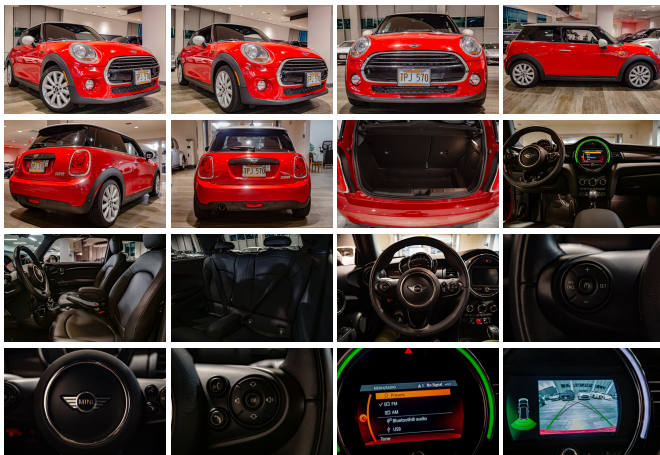

Step into the world of iconic design and thrilling performance with the 2019 MINI Hardtop 2 Door Oxford Edition, a vehicle that combines the classic MINI charm with modern innovation. With a mere 32,843 miles on the odometer, this MINI is just getting started on its journey and is eager to bring joy and excitement to its next owner.

Wrapped in a vibrant red exterior, this MINI Hardtop is a head-turner on the streets. It's a color that's not just a statement but a promise of fun and adventure. The body-color front bumper and mirror caps ensure a seamless, sleek look, while the chrome door handles add a touch of sophistication that catches the light and the eyes of onlookers.

Slip inside, and you're greeted by a luxurious black leatherette interior that offers the perfect combination of comfort and sportiness. The seats cradle you on every turn, making every drive an experience to savor. The interior is not just a cabin; it's your personal cockpit, designed for driving pleasure and crafted for convenience.

Under the hood lies a potent 1.5L Turbo I3 engine, delivering 134hp and 162ft. lbs. of torque. This powerplant is more than capable of zipping through city streets or cruising down the highway, all while providing an efficient and responsive ride. Paired with a 6-Speed Shiftable Automatic transmission, you're in full control, ready to shift gears smoothly and accelerate with purpose.