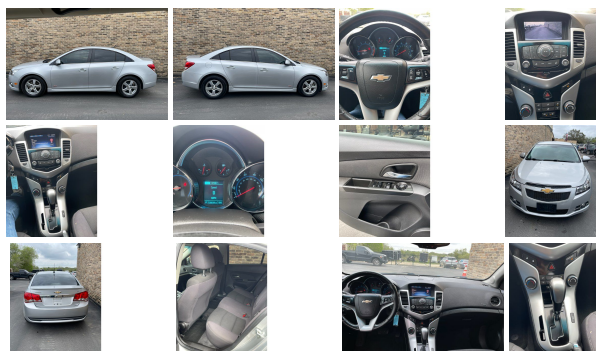

## 2013 Chevrolet Cruze 1LT Auto

View this car on our website at [jmconnectedauto.com/7259209/ebrochure](http://jmconnectedauto.com/7259209/ebrochure)

Our Price **\$6,995**

### Specifications:

<b>Year:</b>	2013
<b>VIN:</b>	1G1PC5SB6D7321337
<b>Make:</b>	Chevrolet
<b>Stock:</b>	21337
<b>Model/Trim:</b>	Cruze 1LT Auto
<b>Condition:</b>	Pre-Owned
<b>Body:</b>	Sedan
<b>Exterior:</b>	SILVER
<b>Engine:</b>	Ecotec 1.4L Turbo I4 138hp 148ft. lbs.
<b>Transmission:</b>	6-Speed Shiftable Automatic
<b>Mileage:</b>	130,595
<b>Drivetrain:</b>	Front Wheel Drive
<b>Economy:</b>	City 26 / Highway 38

## Vehicle History Report : as Of 04/27/2024

**CARFAX**

Snapshot

**2013 CHEVROLET CRUZE 1LT AUTO**

**Damage reported: minor damage**

MINOR MODERATE SEVERE

**3** Service history records

**2** Previous owners

### Exterior

- Front bumper color: body-color- Mirror color: body-color- Daytime running lights
- Spare tire kit- Spare wheel type: steel- Tire Pressure Monitoring System
- Wheels: aluminum alloy- Front wipers: variable intermittent- Laminated glass: acoustic
- Power windows- Solar-tinted glass- Window defogger: rear