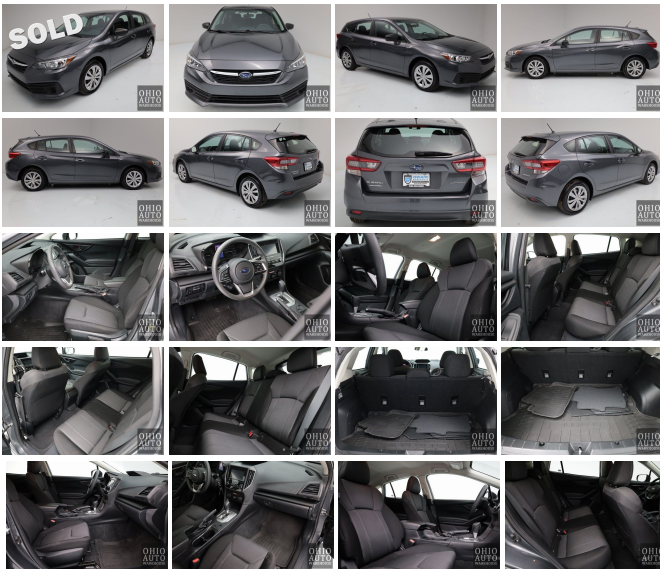

# 2021 Subaru Impreza Base All Wheel Drive Hatchback 1-Owner

View this car on our website at [ohioautowarehouse.com/7259059/ebrochure](https://ohioautowarehouse.com/7259059/ebrochure)

Today's Price **\$16,900**

## Specifications:

<b>Year:</b>	2021
<b>VIN:</b>	4S3GTAB64M3706650
<b>Make:</b>	Subaru
<b>Stock:</b>	7198M
<b>Model/Trim:</b>	Impreza Base All Wheel Drive Hatchback 1-Owner
<b>Condition:</b>	Pre-Owned
<b>Body:</b>	Wagon
<b>Exterior:</b>	Magnetite Gray Metallic
<b>Engine:</b>	2.0L H4 152hp 145ft. lbs.
<b>Interior:</b>	Black Cloth
<b>Transmission:</b>	7-Speed Shiftable CVT
<b>Mileage:</b>	46,398
<b>Drivetrain:</b>	All Wheel Drive
<b>Economy:</b>	City 28 / Highway 36

This is a 2021 Subaru Impreza Hatchback ALL WHEEL DRIVE with 46K Miles and a 2.0L Engine. Remainder of Drivetrain Warranty 30 months or 13,602 miles, Automatic Transmission, Bluetooth, Apple Carplay, Android Audio, Power Windows, Power Door Locks, Mirrors and much more. Ohio Auto Warehouse LLC is located at 3533 Lesh Street NE Canton, Ohio 44705. We are just one hour south of Cleveland. Please call or email to verify vehicle availability, options and condition. Vehicles are shown by APPOINTMENT to avoid any wait time. We can be reached by Phone 3 3 0 4 3 0 0 0 0 0 Text 3 3 0 7 5 2 4 4 6 1 or Toll Free 8 5 5 4 3 0 AUTO (2886). We have financing available with local and national banks with approved credit. More pictures & info on this vehicle at [OhioAutoWarehouse.com](https://OhioAutoWarehouse.com) Extended Service Agreements, vehicle history reports and 3rd party inspections are available upon request for all vehicles. We ship all over the United States at a guaranteed or quoted rate. Hatchback