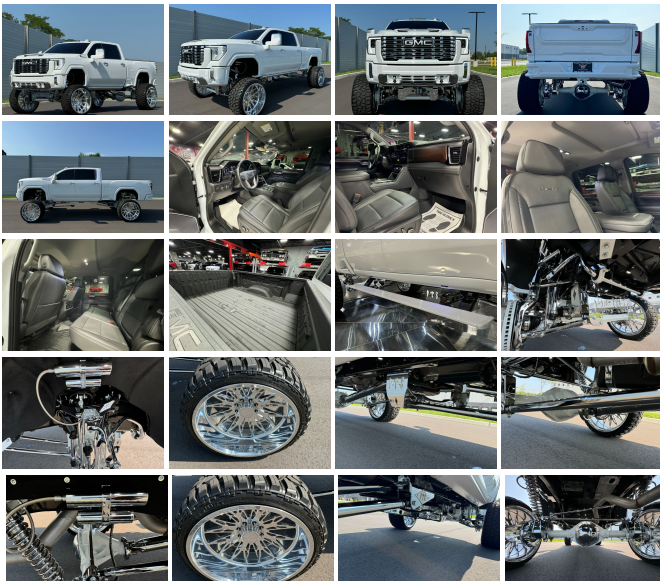

# 2024 GMC 2500HD 4X4 DENALI DURAMAX DIESEL FULL PAINT MATCH CUSTOM LIFTED NEW JTX WHEELS FULL CHROME AND WHITE UNDERCARRIAGE WOW

**Zach Polsky 856-693-3181**

View this car on our website at [njtruckking.com/7258640/ebrochure](https://njtruckking.com/7258640/ebrochure)

## Specifications:

<b>Year:</b>	2024
<b>VIN:</b>	1GT49REY6RF121989
<b>Make:</b>	GMC 2500HD 4X4 DENALI DURAMAX DIESEL
<b>Model/Trim:</b>	FULL PAINT MATCH CUSTOM LIFTED NEW JTX WHEELS FULL CHROME AND WHITE UNDERCARRIAGE WOW
<b>Condition:</b>	Pre-Owned
<b>Body:</b>	Pickup Truck
<b>Exterior:</b>	White
<b>Engine:</b>	Duramax 6.6L Biodiesel Turbo V8 470hp 975ft. lbs.
<b>Interior:</b>	Black Leather
<b>Transmission:</b>	Allison 10-Speed Shiftable Automatic
<b>Mileage:</b>	4,338
<b>Drivetrain:</b>	4 Wheel Drive

BRAND NEW !

DON'T MISS THIS ONE !

2024 GMC DENALI HD  
DURAMAX TURBO DIESEL

4X4

4,338 MILES

FULL PAINT MATCHED EXTERIOR

CERAMIC COATED

CUSTOM LIGHTING

FULL TINT

SUPER HOT TRUCK!!

\$159,900

CALL/TEXT DEENA 856-420-0788 WITH ANY  
QUESTIONS

CALL/TEXT SCOTT 856-420-0787 WITH ANY  
QUESTIONS

---

2024 GMC 2500HD 4X4 DENALI DURAMAX DIESEL FULL PAINT MATCH CUSTOM LIFTED NEW JTX WHEELS FULL CHROME AND WHITE  
UNDERCARRIAGE WOW