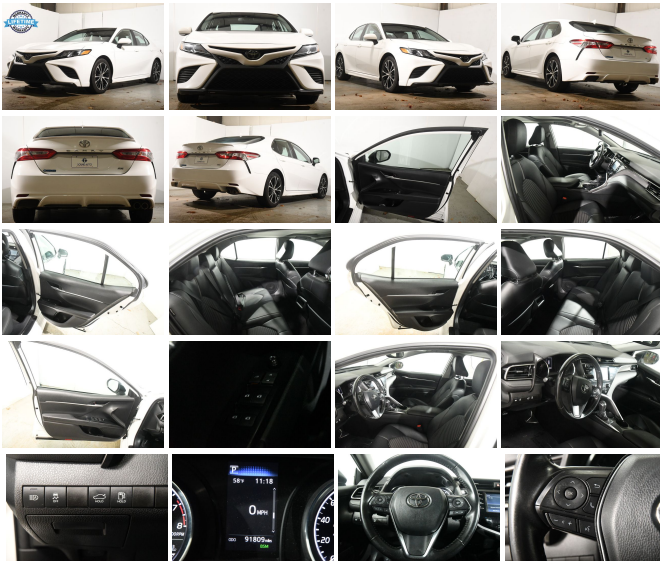

# 2020 Toyota Camry SE

View this car on our website at [soundautowholesalers.com/7257990/ebrochure](https://soundautowholesalers.com/7257990/ebrochure)

### Specifications:

<b>Year:</b>	2020
<b>VIN:</b>	4T1M11AK4LU508811
<b>Make:</b>	Toyota
<b>Stock:</b>	5978
<b>Model/Trim:</b>	Camry SE
<b>Condition:</b>	Pre-Owned
<b>Body:</b>	Sedan
<b>Exterior:</b>	[040] Super White
<b>Engine:</b>	2.5L I4 203hp 184ft. lbs.
<b>Interior:</b>	Black Leather
<b>Transmission:</b>	8-Speed Automatic w/Sequential Shift Mode
<b>Mileage:</b>	92,891
<b>Drivetrain:</b>	Front Wheel Drive
<b>Economy:</b>	City 28 / Highway 39

Step into the world of luxury, performance, and innovation with the 2020 Toyota Camry SE. This stunning vehicle sports a sleek white exterior that radiates sophistication, perfectly complemented by a black leatherette interior that exudes a level of comfort and elegance that is second to none.

At the heart of this beauty lies a powerful 2.5L I4 engine that effortlessly churns out 203hp and 184ft. lbs. of torque. Paired with an 8-Speed Automatic transmission with Sequential Shift Mode, the Camry SE is not just a car, but a thrilling experience waiting to be unleashed. Whether you're cruising along the highway or navigating through city traffic, the Camry SE's seamless transmission ensures a smooth, exhilarating ride every time.