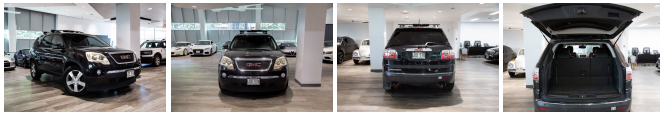

2012 GMC Acadia SLT1

View this car on our website at autosourcehawaii.com/7257934/ebrochure

Our Price **$12,995**

Retail Value **$14,995**

Specifications:

Year:	2012
VIN:	1GKKRRED6CJ362612
Make:	GMC
Stock:	R642707A
Model/Trim:	Acadia SLT1
Condition:	Pre-Owned
Body:	SUV
Exterior:	Carbon Black Metallic
Engine:	3.6L V6 288hp 270ft. lbs.
Interior:	Ebony
Transmission:	6-Speed Shiftable Automatic
Mileage:	128,500
Drivetrain:	Front Wheel Drive
Economy:	City 17 / Highway 24

Discover the Epitome of Sophistication and Strength: The 2012 GMC Acadia SLT1

Step into a world where elegance meets robust performance with our stunning 2012 GMC Acadia SLT1. Cloaked in a sleek black exterior, this full-size SUV commands attention on every road. With a formidable 3.6L V6 engine unleashing 288 horsepower and 270 ft-lbs of torque, this vehicle doesn't just promise power; it delivers a thrilling driving experience with every mile.

Imagine yourself behind the wheel of this majestic ride, effortlessly shifting through gears with the refined 6-Speed Shiftable Automatic transmission, ensuring a smooth and responsive journey regardless of the destination. With a respectable mileage of 128,500 miles, this Acadia has been meticulously maintained to offer the same exhilaration as it did on day one.

The 2012 GMC Acadia SLT1 isn't just a feast for the senses in terms of performance; it's also an award-winning vehicle recognized for its enduring value and desirability. Honored with Edmunds's Best Retained Value for SUVs and Top Recommended SUVs, as well as Kelley Blue Book's Best Resale Value for Full-Size SUV/Crossover, this vehicle is a testament to its lasting appeal and reliability.

Step inside to discover a cabin where luxury and technology converge. The body-color mirror accents and chrome door handles whisper sophistication, while the dual-tip exhaust hints at the power that lies within. Connectivity and entertainment are at your fingertips with the integrated Bluetooth Wireless Data Link, ensuring you're always in