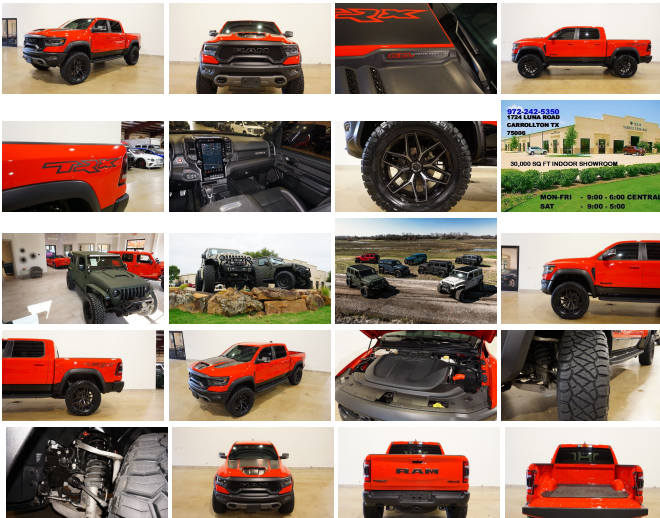

# 2022 Ram 1500 TRX 4X4 LIFTED, FUEL 22'S, 16K, WE FINANCE

View this car on our website at [tveauto.com/7257808/ebrochure](https://tveauto.com/7257808/ebrochure)

Our Price **\$93,900**

## Specifications:

|                      |                                                                 |
|----------------------|-----------------------------------------------------------------|
| <b>Year:</b>         | 2022                                                            |
| <b>VIN:</b>          | 1C6SRFU97NN424755                                               |
| <b>Make:</b>         | Ram                                                             |
| <b>Stock:</b>        | 424755                                                          |
| <b>Model/Trim:</b>   | 1500 TRX 4X4 LIFTED, FUEL 22'S, 16K, WE FINANCE                 |
| <b>Condition:</b>    | Pre-Owned                                                       |
| <b>Body:</b>         | Pickup Truck                                                    |
| <b>Exterior:</b>     | [PR4/QXJ] Flame Red Clear Coat/Diamond Black Crystal Pearl Coat |
| <b>Engine:</b>       | HEMI 6.2L Supercharged V8 702hp 650ft. lbs.                     |
| <b>Interior:</b>     | Black Leather                                                   |
| <b>Transmission:</b> | 8-Speed Shiftable Automatic                                     |
| <b>Mileage:</b>      | 16,711                                                          |
| <b>Drivetrain:</b>   | 4 Wheel Drive                                                   |
| <b>Economy:</b>      | City 10 / Highway 14                                            |