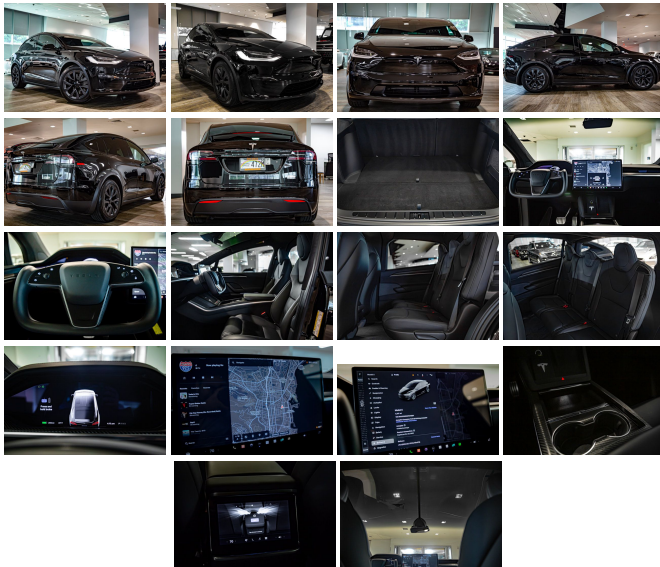

# 2022 Tesla Model X Long Range

View this car on our website at [autosourcehawaii.com/7257746/ebrochure](https://autosourcehawaii.com/7257746/ebrochure)

Our Price **\$79,995**

Retail Value **\$89,995**

## Specifications:

<b>Year:</b>	2022
<b>VIN:</b>	7SAXCDE50NF341394
<b>Make:</b>	Tesla
<b>Stock:</b>	NF341394
<b>Model/Trim:</b>	Model X Long Range
<b>Condition:</b>	Pre-Owned
<b>Body:</b>	SUV
<b>Exterior:</b>	Pearl White Multi-Coat
<b>Engine:</b>	Electric 670hp
<b>Interior:</b>	Black Leather
<b>Transmission:</b>	1-Speed Direct-Drive Automatic
<b>Mileage:</b>	10,561
<b>Drivetrain:</b>	All Wheel Drive
<b>Economy:</b>	City 107 / Highway 97

Step into the future of luxury driving with the exquisite 2022 Tesla Model X, a paragon of sophisticated innovation and unparalleled performance. With a mere 4,477 miles on the odometer, this pristine electric powerhouse is poised to redefine your driving experience. Cloaked in a sleek black exterior, this Model X exudes a sense of enigmatic allure that demands attention on every road.

As you slide into the cabin, the opulent black leatherette interior welcomes you into a world where comfort meets cutting-edge technology. The 17-inch infotainment screen, a central command center, offers an intuitive touch screen display that brings all your navigation needs to life with real-time traffic data, ensuring you're always ahead of the curve. With a voice-operated navigation system and electronic messaging assistance, your focus remains undisturbed on the pure joy of driving.