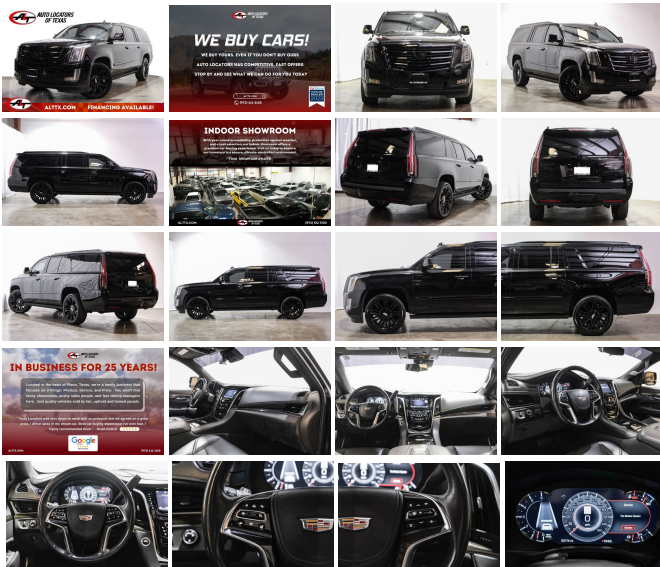

2020 Cadillac Escalade ESV Platinum

View this car on our website at alltx.com/7257214/ebrochure

Our Price **\$47,383**

Retail Value ~~\$53,210~~

Specifications:

- Year:** 2020
- VIN:** 1GYS4KKJ0LR176247
- Make:** Cadillac
- Stock:** 4435
- Model/Trim:** Escalade ESV Platinum
- Condition:** Pre-Owned
- Body:** SUV
- Exterior:** [GBA] Black Raven
- Engine:** EcoTec3 6.2L V8 420hp 460ft. lbs.
- Interior:** Jet Black Leather
- Transmission:** 10-Speed Shifttable Automatic
- Mileage:** 80,776
- Drivetrain:** 4 Wheel Drive
- Economy:** City 14 / Highway 21

2020 CADILLAC Escalade ESV PLATINUM

[Financing Available](#)

MIDNIGHT BLACK OUT EDITION

ONE OWNER

TEXAS Owned Vehicle

QUAD CAPTAIN CHAIRS

Lane Keep Assist

Park Assist

Navigation

Backup/360 Camera

Push to Start

Sunroof

Heated/Cooled Seats

Lumbar Support

Heated Steering Wheel

Collision Warning System
Steering Wheel Controls
Bluetooth Technology
Wi-Fi Technology
Hands-Free Communication
BOSE Premium Sound
Dual Climate Control
Satellite Radio
AM/FM Radio
CD Player
Power Memory Seats
Power Windows/Locks
Power Mirrors
Power Trunk Lid
Cruise Control
Traction Control
External Temperature
Compass
Keyless Entry
Automatic Transmission
EcoTec3 6.2L V8 420hp 460ft. Lbs. Engine
Well Maintained
Very Clean!
Professionally Detailed
And Much More!!

After 25 years in business, we've streamlined the buying process to be completely hassle and stress free. Why wait? We can have you in and out in as little as 45 minutes from the time you step into the dealership to the time you drive away in your new vehicle. Our customers' great reviews have a common theme, great prices, quality vehicles and an efficient no hassle environment. Just look on Yelp and Google to read what our 10,000 plus happy customers are saying about Auto Locators of Texas!