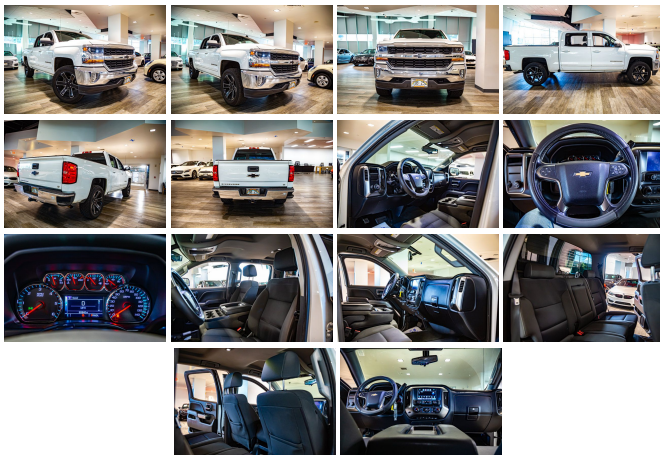

2018 Chevrolet Silverado 1500 Lifted Crewcab 5.3L

View this car on our website at autosourcehawaii.com/7257110/ebrochure

Our Price **\$32,995**

Retail Value **\$34,995**

Specifications:

Year:	2018
VIN:	3GCPCREC6JG463562
Make:	Chevrolet
Stock:	JG463562
Model/Trim:	Silverado 1500 Lifted Crewcab 5.3L
Condition:	Pre-Owned
Body:	Pickup Truck
Exterior:	Summit White
Engine:	EcoTec3 5.3L V8 355hp 383ft. lbs.
Interior:	Jet Black Cloth
Transmission:	6-Speed Shiftable Automatic w/Overdrive
Mileage:	80,831
Drivetrain:	Rear Wheel Drive
Economy:	City 16 / Highway 23

Step into the world of robust capability and innovative technology with the 2018 Chevrolet Silverado 1500 LT, a pickup truck that's been meticulously designed to elevate your driving experience and cater to your every need. Dressed in a pristine white exterior that exudes sophistication and strength, this Silverado makes a statement on the road with its chrome front bumper and active grille shutters that not only enhance its aesthetic appeal but also contribute to its aerodynamic efficiency.

As you slide into the cabin, you are greeted by a sleek black cloth interior that encapsulates comfort and style. The seats are crafted to provide support during long hauls and the spaciousness ensures that every passenger enjoys the journey, no matter the distance.

Under the hood lies the heart of this beast – an EcoTec3 5.3L V8 engine that pumps out a formidable 355 horsepower and 383 ft. lbs. of torque. This powerhouse is mated to a 6-Speed Shiftable Automatic transmission with Overdrive, delivering a smooth and responsive ride that can conquer any terrain and tow with ease. Whether you're navigating city streets or powering through rugged landscapes, the Silverado 1500 LT stands ready to perform.