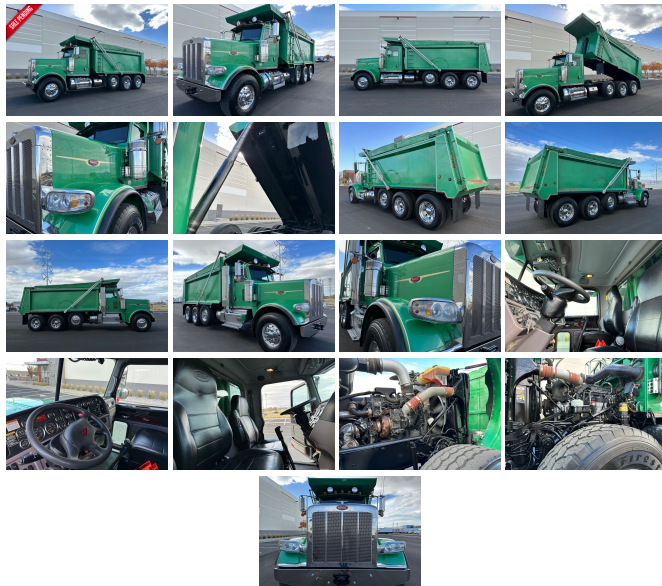

2014 Peterbilt 388 Dump Truck

View this car on our website at bigcityrigs.com/7257014/ebrochure

Our Price **\$0**

Specifications:

Year:	2014
VIN:	231976
Make:	Peterbilt
Model/Trim:	388 Dump Truck
Condition:	Pre-Owned
Exterior:	Green
Interior:	Black
Mileage:	201,836
Truck Type:	Dump - Box

Low Mileage
Tri-Axle Factory Dump Truck
2014
Peterbilt 388
Super Strong - MX 13
485 HP
9900 Engine Hours
201836 Odometer Miles
201791 ECM Miles
(3) Stage Jake Brakes
80 MPH Pedal Speed
Eaton Fuller - 8LL Transmission
430 Gear Ratio
240 Wheelbase
Full Locking Differential
20K Front Axle
46K Rear Axle
18K Drop Axle
80,000 lbs GVW
Great Brand Name Tires All Around (11R 22.5)
Fantastic Brakes
(1) 110 Gallon Fuel Tank
19 Ft Dump Bed
Double Framed
Air Ride Suspension
Auto Tarp System

Here is an amazing tri-axle dump truck. This truck made a trip across 3 states to get to us. We serviced, sand blasted & painted the frame, detailed & show polished, changed out a couple sensors, topped off fluids and DOT inspected so you can come check it out with confidence. Or we can help ship it to your doorstep. Truly an amazing truck that is ready to get to work.