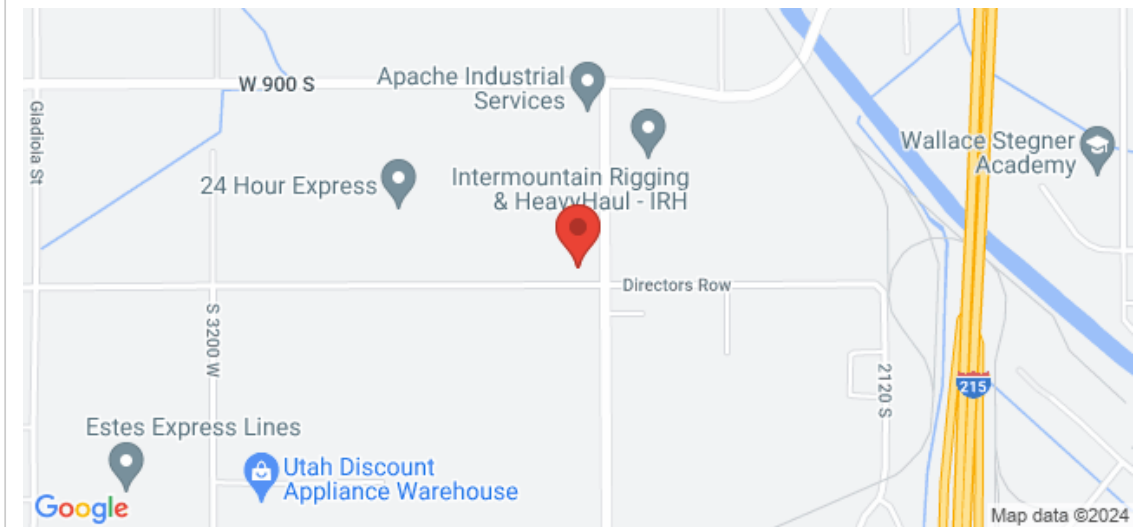

2014 Peterbilt 388 Dump Truck

Big City Rigs - 801-435-0900 - View this car on our website at bigcityrigs.com/7257014/ebrochure

Our Location :

2014 Peterbilt 388 Dump Truck

Big City Rigs - 801-435-0900 - View this car on our website at bigcityrigs.com/7257014/ebrochure

Installed Options

The Detailed Equipment Information is limited in scope, and Big City Rigs (BCR) has not inspected any aspects or components of the equipment other than those expressly set forth herein. Unless expressly stated, we make no representations or warranties, express or implied, concerning the equipment or its components, including without limitation any representations or warranties concerning functionality, conformity or compliance with any safety standard or requirement of any applicable authority or regulatory body, fitness for any particular purpose, or merchantability. You are strongly advised to perform your own detailed inspection of the equipment prior to purchasing.

Big City Rigs

bigcityrigs.com

801-435-0900

1090 S Pioneer Rd

Salt Lake City, UT 84104

© 2024 AutoRevo - All rights reserved. - Powered by AutoRevo