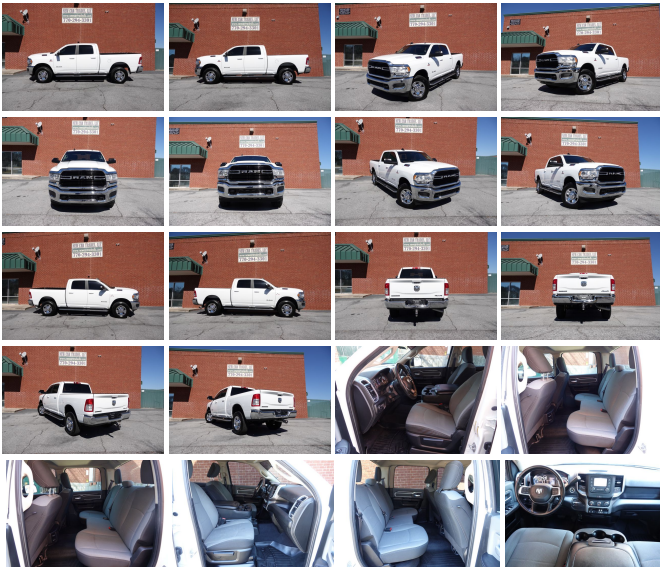

2020 Ram 2500 Big Horn

View this car on our website at executiveautoonline.com/7256974/ebrochure

Our Price **\$32,988**

Specifications:

Year:	2020
VIN:	3C6UR5DL6LG118098
Make:	Ram
Stock:	118098
Model/Trim:	2500 Big Horn
Condition:	Pre-Owned
Body:	Pickup Truck
Exterior:	[PW7] Bright White Clear Coat
Engine:	Cummins 6.7L Diesel Turbo I6 370hp 850ft. lbs.
Interior:	Diesel Gray/Black Cloth
Transmission:	6-Speed Shifttable Automatic
Mileage:	153,493
Drivetrain:	4 Wheel Drive

EXECUTIVE AUTO SALES

770-294-3301

JUST TRADED IN.

**2020 DODGE RAM 2500 BIG
HORN 4X4 6.7 DIESEL**

**THIS CARFAX CERTIFIED
TRUCK IS READY TO HAUL
YOUR TOYS OR THE FAMILY.**

NON SMOKER SO NO BAD

SMELLS.

JUST SERVICED AND NEW
TIRES INSTALLED.