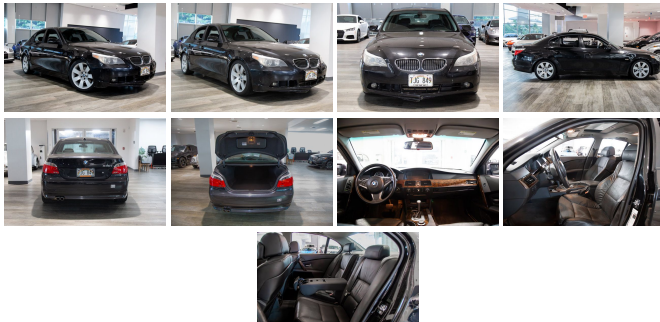

2007 BMW 5 Series 530i

View this car on our website at autosourcehawaii.com/7256805/ebrochure

Our Price **\$9,995**

Retail Value **\$11,995**

Specifications:

Year:	2007
VIN:	WBANE73527CM54991
Make:	BMW
Stock:	7CM54991
Model/Trim:	5 Series 530i
Condition:	Pre-Owned
Body:	Sedan
Exterior:	Black
Engine:	3.0L I6 255hp 220ft. lbs.
Interior:	Black Leatherette
Transmission:	6-Speed Shiftable Automatic
Mileage:	97,822
Drivetrain:	Rear Wheel Drive
Economy:	City 18 / Highway 28

****Step into Sophistication with the 2007 BMW 5 Series 530i****

Get ready to command the road in the timeless elegance of this 2007 BMW 5 Series 530i. With a mere 97,822 miles on the clock, this automotive masterpiece is poised to deliver the ultimate driving experience. Dressed in a sleek black exterior that exudes class and an equally luxurious black leatherette interior, this vehicle is the epitome of style and comfort.

Under the hood lies a marvel of German engineering: a 3.0L I6 engine that produces a robust 255 horsepower and 220 ft. lbs. of torque. Mated to a 6-speed shiftable automatic transmission, it offers a seamless blend of power and precision, ensuring an exhilarating yet smooth ride that BMW is renowned for.

The side mirrors aren't just powered for easy adjustments; the driver's side is also heated, ensuring clear views even in frosty weather. Adaptive taillights and front fog lights illuminate the path ahead, while the approach lamps welcome you back to your vehicle with a warm glow. Daytime running lights enhance your visibility to others, making every journey safer.