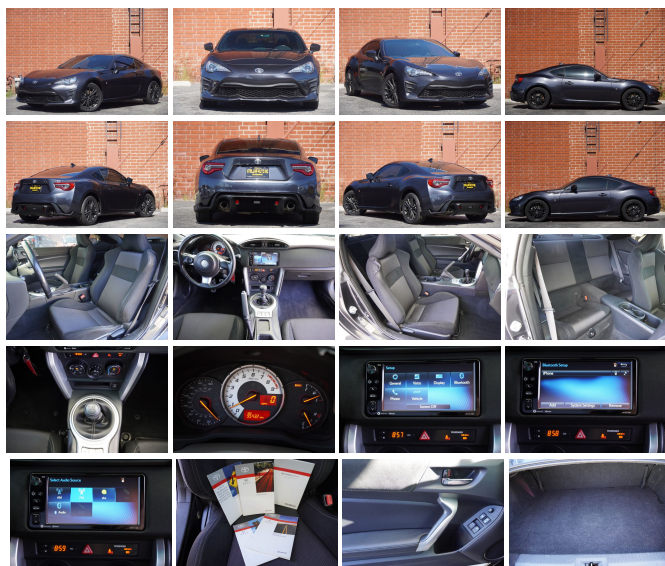

## 2017 Toyota 86 Base

View this car on our website at [stellarautoinc.com/7256733/ebrochure](http://stellarautoinc.com/7256733/ebrochure)

Our Price **\$15,990**

### Specifications:

<b>Year:</b>	2017
<b>VIN:</b>	JF1ZNAA18H9709324
<b>Make:</b>	Toyota
<b>Stock:</b>	t2017toyota86
<b>Model/Trim:</b>	86 Base
<b>Condition:</b>	Pre-Owned
<b>Body:</b>	Coupe
<b>Exterior:</b>	[61K] Asphalt
<b>Engine:</b>	2.0L H4 205hp 156ft. lbs.
<b>Interior:</b>	Black
<b>Transmission:</b>	6-Speed Manual
<b>Mileage:</b>	95,432
<b>Drivetrain:</b>	Rear Wheel Drive
<b>Economy:</b>	City 21 / Highway 28

**PLEASE NOTE: BY APPOINTMENT ONLY!**

\*\*\*CLEAN TITLE\*\*\*EXCELLENT CONDITION\*\*\*TWO PREVIOUS OWNERS

\*\*\*2017 Toyota 86, 6-speed manual

\*\*\*Asphalt Gray exterior on black interior

\*\*\*Blue tooth audio

### Exterior

- Exhaust: dual tip- Front bumper color: body-color- Ground effects/lower spoilers
- Mirror color: body-color- Daytime running lights: LED- Taillights: LED
- Spare wheel type: steel- Tire Pressure Monitoring System- Wheels: aluminum alloy
- Front wipers: variable intermittent- Power windows: safety reverse
- Window defogger: rear