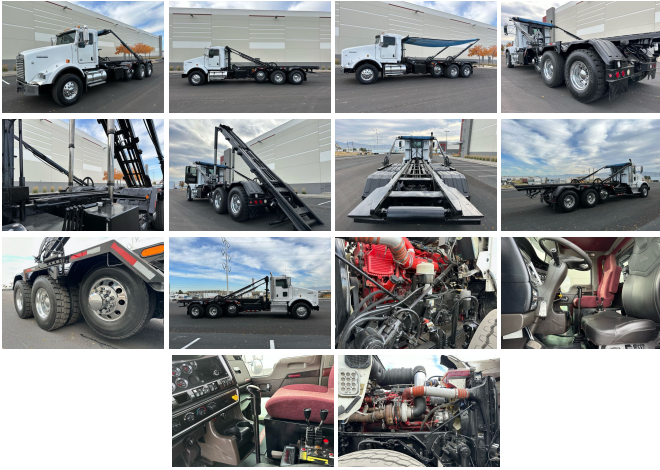

bigcityrigs.com
801-435-0900
1090 S Pioneer Rd
Salt Lake City, UT
84104

Big City Rigs

2012 Kenworth T800 Tri Axle Roll Off

View this car on our website at bigcityrigs.com/7256644/ebrochure

Our Price **\$0**

Specifications:

Year: 2012
VIN: 306881
Make: Kenworth
Model/Trim: T800 Tri Axle Roll Off
Condition: Pre-Owned
Exterior: White
Interior: Black
Mileage: 58,542
Truck Type: Other

Very Nice
 2012 - Kenworth T800
 80,000 GVW!
 Really Strong & Smooth
 Reliable Cummins ISX Power
 485 HP
 58542 ECM Miles
 9069 Hours
 942530 Odometer Miles
 Eaton Fuller 10 Speed
 391 Ratio
 11R 22.5 Tires / 315 80R 22.5 Steers
 80,000 lbs Galfab Hoist
 American Auto Tarp System
 Multiple Container Placement Options+
 Inside / Outside Main Hydraulic Controls
 Outside Hoist Controls
 Trailer Connections
 Strong Engine Brake
 262 Wheelbase
 Double Framed
 Locking Diff.
 46K Rear
 20K Steer
 14K Drop Axle
 Walking Beam Suspension
 Very Nice Interior & Exterior
 (1) 120 Gallon Fuel Tank
 XL Large Tool/ Gear Box
 Full Fenders
 Louvered Grill
 Automatic Seat
 Ready To Roll

This truck is absolutely the right tool for its intended purpose. Super responsive and fun to drive. Double framed, drop axle, Kenworth T800, Cummins Power, Auto Tarp, Cold AC, Hot Heater, Fantastic Rubber & Brakes, Show Polished, Detailed and Serviced. We are just 10 min. from SLC airport, we can pick ya up or help ship this to home base.