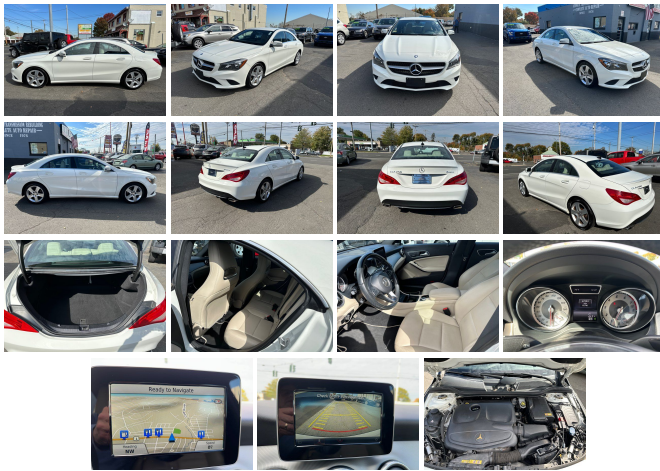

2015 Mercedes-Benz CLA 250 4MATIC

View this car on our website at yorkautosalesct.com/7256623/ebrochure

Our Price **\$12,990**

Specifications:

Year:	2015
VIN:	WDDSJ4GB5FN178038
Make:	Mercedes-Benz
Stock:	178038
Model/Trim:	CLA 250 4MATIC
Condition:	Pre-Owned
Body:	Sedan
Exterior:	[650] Cirrus White
Engine:	2.0L Turbo I4 208hp 258ft. lbs.
Interior:	Beige Leatherette
Transmission:	7-Speed Double Clutch
Mileage:	92,724
Drivetrain:	All Wheel Drive
Economy:	City 24 / Highway 33

Enjoy this economical 4cyl Awd CLA with low miles, nav , back up cam and all power options without breaking the bank under 13k!

2015 Mercedes-Benz CLA 250 4MATIC

York Auto Sales - (203) 937-9733 - View this car on our website at yorkautosalesct.com/7256623/ebrochure

Vehicle History Report : as Of 04/28/2024

Snapshot

2015 MERCEDES-BENZ CLA 250 4MATIC

No accidents or damage reported to CARFAX

31 Service history records

3 Previous owners

Types of owners: Personal lease
Personal

Option Packages

Factory Installed Packages

Power Front Passenger Seat Includes 12-way power front passenger seat with 3-position memory.	\$400
Interior Package Includes leather upholstery, MB-Tex upper dash, door trim with top stitching, and multicolor ambient cabin lighting.	\$1,650
Option Packages Total	\$2,050