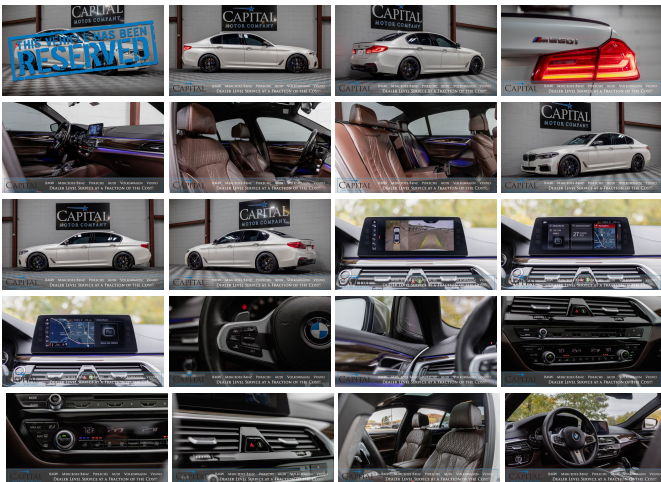

Year:	2018
VIN:	WBAJB9C55JB036070
Make:	BMW
Stock:	5990
Model/Trim:	M550xi xDrive AWD Executive-Sport Sedan with Adaptive Cruise, Nav and Heated/Cooled Seats
Condition:	Pre-Owned
Body:	Sedan
Exterior:	[300] Alpine White
Engine:	456-Horsepower 4.4-Liter Twin-Turbo V8
Interior:	Mocha
Transmission:	8-Speed Automatic Transmission with Sport/Manual Shift Modes
Mileage:	76,023
Drivetrain:	All Wheel Drive
Economy:	City 16 / Highway 25

We have for sale 2018 BMW M550xi xDRIVE All-Wheel Drive Executive-Luxury Sedan that is an absolute blast to drive and offers an incredible combination of luxury, performance and technology! The factory color is Alpine White and its been wrapped in Frozen Matte White with tinted window and Blacked Out 19-Inch Y-Spoke Wheels that give this M550xi an incredible stance! Plus, inside the car has the phenomenal 2-Tone Mocha Brown and Black Nappa Leather interior that gets so many compliments! There's no doubt, that if you like how it looks in the photos, you will fall in love when you come to drive it.