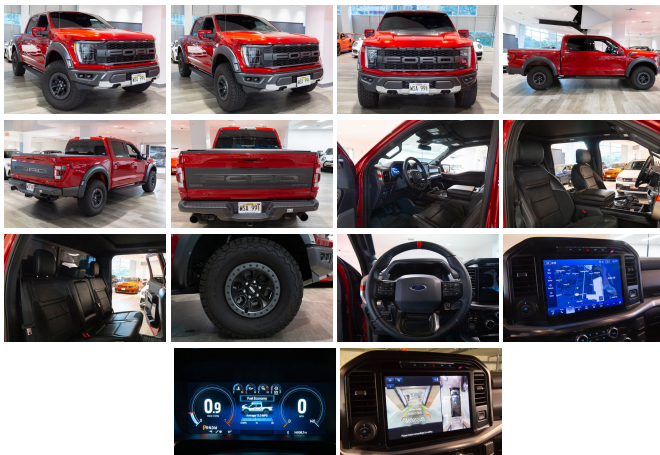

## 2022 Ford F-150 Raptor (4WD)

View this car on our website at [autosourcehawaii.com/7256143/ebrochure](https://autosourcehawaii.com/7256143/ebrochure)

Our Price **\$79,995**

Retail Value **\$89,995**

### Specifications:

<b>Year:</b>	2022
<b>VIN:</b>	1FTFW1RG5NFB71393
<b>Make:</b>	Ford
<b>Stock:</b>	G561310A
<b>Model/Trim:</b>	F-150 Raptor (4WD)
<b>Condition:</b>	Pre-Owned
<b>Body:</b>	Pickup Truck
<b>Exterior:</b>	Red
<b>Engine:</b>	EcoBoost 3.5L Twin Turbo V6 450hp 510ft. lbs.
<b>Interior:</b>	Black Leather
<b>Transmission:</b>	10-Speed Shiftable Automatic
<b>Mileage:</b>	14,008
<b>Drivetrain:</b>	4 Wheel Drive
<b>Economy:</b>	City 14 / Highway 18

Unleash the power and prowess of the 2022 Ford F-150 Raptor, a vehicle that redefines the boundaries of strength, luxury, and innovation. With a mere 13,000 miles on the odometer, this Raptor is poised to take you on adventures that will ignite your passion for driving.

This 2022 Ford F-150 Raptor is not just a vehicle; it's a statement, a companion, and a tool that empowers you to conquer the road ahead. With its low mileage, striking appearance, and a suite of features that put it at the forefront of automotive innovation, this Raptor is ready to take you on a journey that promises excitement, comfort, and uncompromising performance.