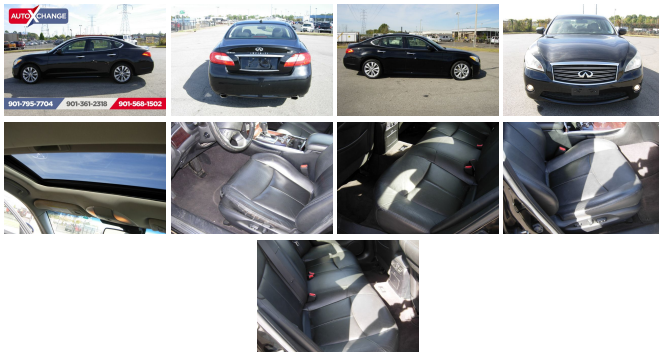

# 2011 INFINITI M37

**Jack Casey**

View this car on our website at [autoxchangesouth.com/7256020/ebrochure](http://autoxchangesouth.com/7256020/ebrochure)

Our Price **\$11,900**

## Specifications:

<b>Year:</b>	2011
<b>VIN:</b>	JN1BY1AP0BM322056
<b>Make:</b>	INFINITI
<b>Model/Trim:</b>	M37
<b>Condition:</b>	Pre-Owned
<b>Body:</b>	Sedan
<b>Exterior:</b>	Black
<b>Engine:</b>	3.7L V6 330hp 270ft. lbs.
<b>Interior:</b>	Black
<b>Transmission:</b>	7-Speed Shiftable Automatic
<b>Mileage:</b>	137,707
<b>Drivetrain:</b>	Rear Wheel Drive
<b>Economy:</b>	City 18 / Highway 26

### Interior

- Air filtration- Front air conditioning: automatic climate control
- Front air conditioning zones: dual- Rear vents: second row
- Armrests: rear center folding with storage and pass-thru- Door sill trim: stainless steel
- Floor mat material: carpet- Floor mats: front- Interior accents: woodgrain
- Shift knob trim: leather- Steering wheel trim: leather- Cargo area light- Cruise control
- Easy entry: power driver seat- Memorized settings: 2 driver
- Multi-function remote: proximity entry system- Power outlet(s): 12V
- Power steering: variable/speed-proportional- Push-button start
- Rearview mirror: auto-dimming- Steering wheel: power tilt and telescopic
- Universal remote transmitter: Homelink - garage door opener
- External temperature display- Multi-function display- Trip odometer- Driver seat: heated
- Driver seat power adjustments: 10- Front seat type: bucket- Passenger seat: heated
- Passenger seat power adjustments: 10- Rear seat type: bench
- Upholstery: leather-trimmed