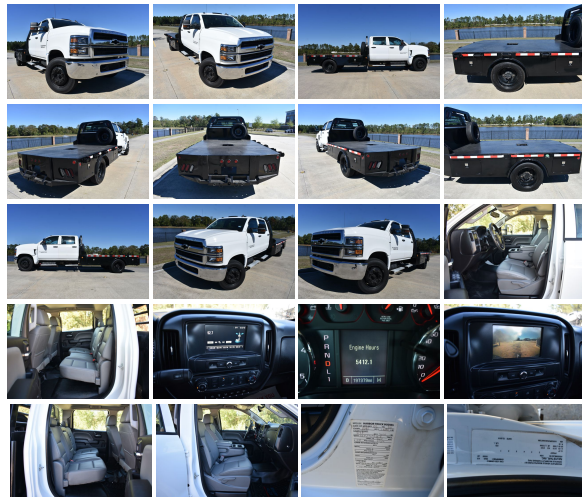

2019 Chevrolet 5500

View this car on our website at trucksinlouisiana.com/7255707/ebrochure

Our Price **$38,250**

Retail Value ~~$53,821~~

Specifications:

Year:	2019
VIN:	1HTKHPVK8KH607386
Make:	Chevrolet
Model/Trim:	5500
Condition:	Pre-Owned
Body:	Other
Exterior:	White
Engine:	6.6L Duramax Diesel
Interior:	Gray
Transmission:	Allison 1000 6-Speed Shiftable Automatic
Mileage:	197,350
Drivetrain:	Rear Wheel Drive

USED ON THE HIGHWAY TO HAUL TRAILERS

11 FT.FLATBED
DURAMAX DIESEL
19500 GVWR

You are looking at a 2019 Chevrolet Silverado 5500HD Crew Cab. It is powered with a 6.6L Duramax Diesel V8 and Allison automatic transmission. It is equipped with am/fm radio, power windows, power locks, power mirrors, tilt,