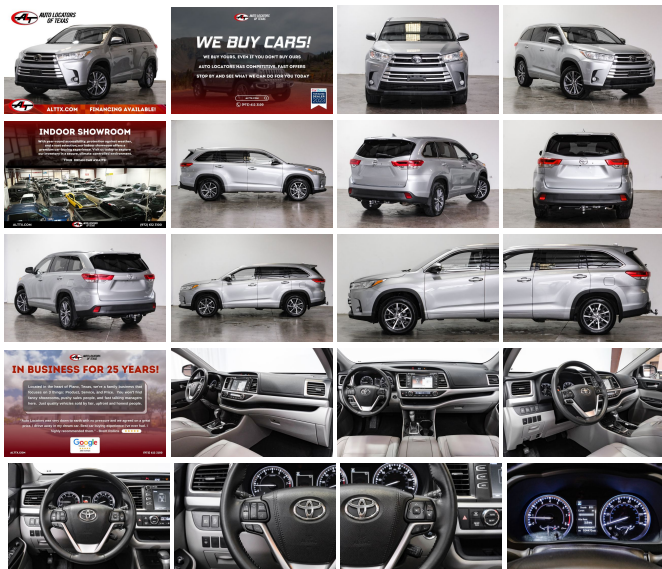

2018 Toyota Highlander XLE

View this car on our website at alttx.com/7255259/ebrochure

Our Price **\$24,883**

Retail Value ~~\$27,420~~

Specifications:

Year:	2018
VIN:	5TDJZRFHXS525495
Make:	Toyota
Stock:	4425
Model/Trim:	Highlander XLE
Condition:	Pre-Owned
Body:	SUV
Exterior:	Celestial Silver Metallic
Engine:	3.5L V6 295hp 263ft. lbs.
Interior:	Ash Leather
Transmission:	8-Speed Automatic w/Sequential Shift Mode
Mileage:	106,455
Drivetrain:	All Wheel Drive
Economy:	City 19 / Highway 26

2018 TOYOTA HIGHLANDER XLE

[Financing Available](#)

[Texas Owned Vehicle](#)

[Lane Keep Assist](#)

[Navigation](#)

[Leather](#)

[Third row seating](#)

[Backup Camera](#)

[Push to Start](#)

[Sunroof](#)

[Heated/Cooled Seats](#)

[Lumbar Support](#)

[Steering Wheel Controls](#)

[Bluetooth Technology](#)

[Hands-Free Communication](#)

Dual Climate Control
Satellite Radio
AM/FM Radio
CD Player
Power Seats
Power Windows/Locks
Power Mirrors
Power Trunk Lid
Cruise Control
Traction Control
External Temperature
Compass
Keyless Entry
Automatic Transmission
3.5L V6 295hp 263ft. lbs. Engine
Well Maintained
Very Clean!
Professionally Detailed
And Much More!!

After 25 years in business, we've streamlined the buying process to be completely hassle and stress free. Why wait? We can have you in and out in as little as 45 minutes from the time you step into the dealership to the time you drive away in your new vehicle. Our customers' great reviews have a common theme, great prices, quality vehicles and an efficient no hassle environment. Just look on Yelp and Google to read what our 10,000 plus happy customers are saying about Auto Locators of Texas!