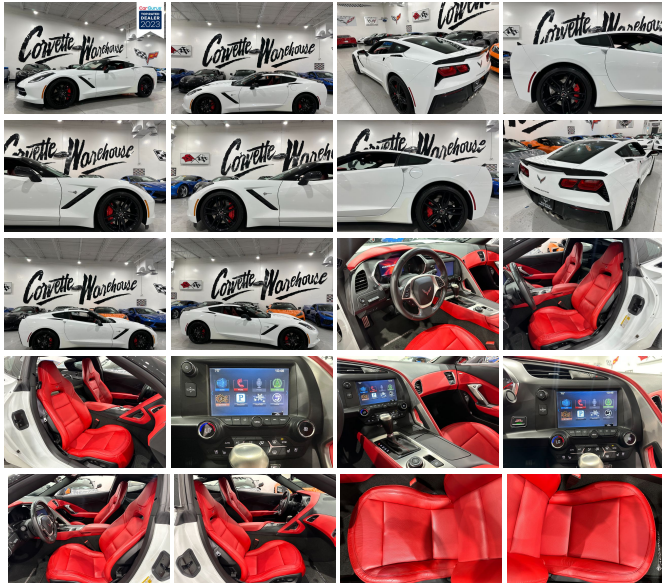

## 2014 Chevrolet Corvette Coupe Z51, 3LT, FE4, NAV, Carbon Top, Only 7k!

View this car on our website at [corvettewarehouse.com/7255172/ebrochure](http://corvettewarehouse.com/7255172/ebrochure)

Our Price **\$48,995**

### Specifications:

<b>Year:</b>	2014
<b>VIN:</b>	1G1YM2D78E5126555
<b>Make:</b>	Chevrolet
<b>Stock:</b>	126555
<b>Model/Trim:</b>	Corvette Coupe Z51, 3LT, FE4, NAV, Carbon Top, Only 7k!
<b>Condition:</b>	Pre-Owned
<b>Body:</b>	Coupe
<b>Exterior:</b>	[G8G] Arctic White
<b>Engine:</b>	6.2L V8 455hp 460ft. lbs.
<b>Interior:</b>	Adrenaline Red Leather
<b>Transmission:</b>	Automatic
<b>Mileage:</b>	7,313
<b>Drivetrain:</b>	Rear Wheel Drive
<b>Economy:</b>	City 16 / Highway 28

2014 Arctic White / Adrenaline Red Leather Chevrolet Corvette Coupe with the 3LT Premium Option Package, Z51 Suspension Package, FE4 Selective Ride, Automatic Transmission, Navigation System, NPP Dual-Mode Exhaust, Removable Carbon Fiber Top, Carbon Flash Mirrors, and the Black Wheels with only 7k Miles!

### Interior

- Air filtration- Front air conditioning: automatic climate control
- Front air conditioning zones: dual- Center console trim: leather- Dash trim: leather
- Door trim: leather- Floor mat material: carpet- Floor mats: front- Shift knob trim: leather
- Steering wheel trim: leather- Cargo area light- Cruise control
- Memorized settings: 2 driver- Power outlet(s): 12V front
- Power steering: variable/speed-proportional- Push-button start
- Rearview mirror: auto-dimming- Steering wheel: power tilt and telescopic
- Universal remote transmitter: garage door opener- Clock- Compass
- Customizable instrument cluster- Digital odometer- External temperature display
- Head-up display- Instrument cluster screen size: 8 in.- Multi-function display
- Trip odometer- Driver seat: heated- Driver seat power adjustments: 8
- Front seat type: bucket- Passenger seat: heated- Passenger seat power adjustments: 8
- Upholstery: leather