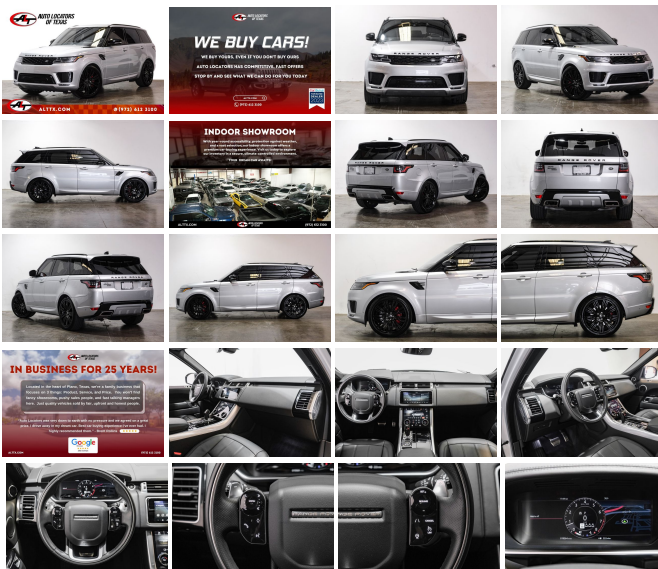

2022 Land Rover Range Rover Sport P525 HSE Dynamic

View this car on our website at alltx.com/7254856/ebrochure

Our Price **\$79,883**

Retail Value **\$88,430**

Specifications:

Year:	2022
VIN:	SALWR2SEXNA201886
Make:	Land Rover
Stock:	201886
Model/Trim:	Range Rover Sport P525 HSE Dynamic
Condition:	Pre-Owned
Body:	SUV
Exterior:	Hakuba Silver Metallic
Engine:	5.0L Supercharged V8 518hp 461ft. lbs.
Interior:	Ebony w/Ebony Headlining Leather
Transmission:	8-Speed Shiftable Automatic
Mileage:	19,363
Drivetrain:	All Wheel Drive
Economy:	City 17 / Highway 22

2022 RANGE ROVER SPORT P525 HSE DYNAMIC

[Financing Available](#)

ONLY 19,000 MILES

NAVIGATION

ULTRA POWER SUNROOF

HEATED SEATS / AC COOLED SEATS

22 INCH BLACK RIMS

CARFAX CERTIFIED VEHICLE

Rear back up camera

Bluetooth for your safety

Just serviced with new fluids

UNDER LAND ROVER FACTORY WARRANTY

FINANCING AVAILABLE

After 25 years in business, we've streamlined the buying process to be completely hassle and stress free. Why wait? We can have you in and out in as little as 45 minutes from the time you step into the dealership to the time you drive away in your new vehicle. Our customers' great reviews have a common theme, great prices, quality vehicles and an efficient no hassle environment. Just look on Yelp and Google to read what our 10,000 plus happy customers are saying about Auto Locators of Texas!

We pride ourselves on our friendly, no-pressure approach to selling vehicles. We offer a wide selection of the highest quality used cars, trucks, and SUV's. Our finance department works hard to find every customer the best deal. Trade-ins are always welcome so we can answer your question of "what is my trade worth".