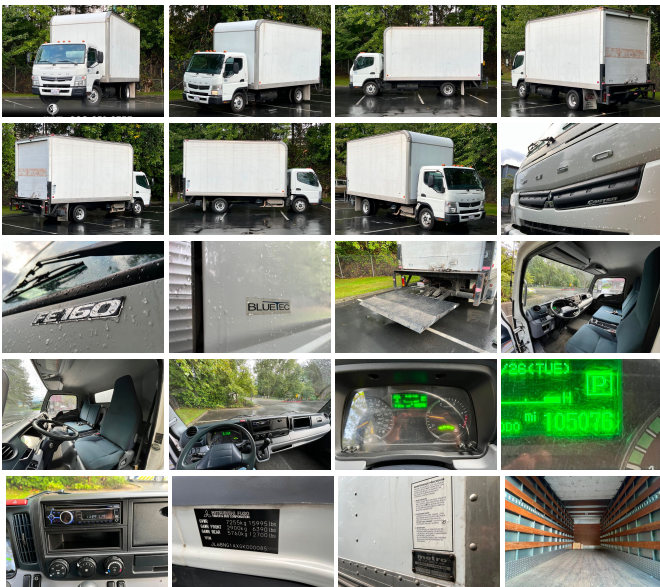

2016 Mitsubishi Fuso Canter FE160 Diesel 20' Box Truck Only 105,000 Miles Power Lift Gate New Turbo Nice!

View this car on our website at caseattle.com/7254534/ebrochure

Our Price **\$24,500**

MSRP **\$75,000**

Specifications:

Year:	2016
VIN:	JL6BNG1AXGK000085
Make:	Mitsubishi
Stock:	11808
Model/Trim:	Fuso Canter FE160 Diesel 20' Box Truck Only 105,000 Miles Power Lift Gate New Turbo Nice!
Condition:	Pre-Owned
Body:	Other
Exterior:	Natural White
Engine:	3.0L DOHC 4-Cylinder Turbo Diesel 161hp 295tq
Interior:	Blue Cloth
Transmission:	6-Speed DUONIC Dual-Clutch Automatic
Mileage:	105,076
Drivetrain:	Rear Wheel Drive