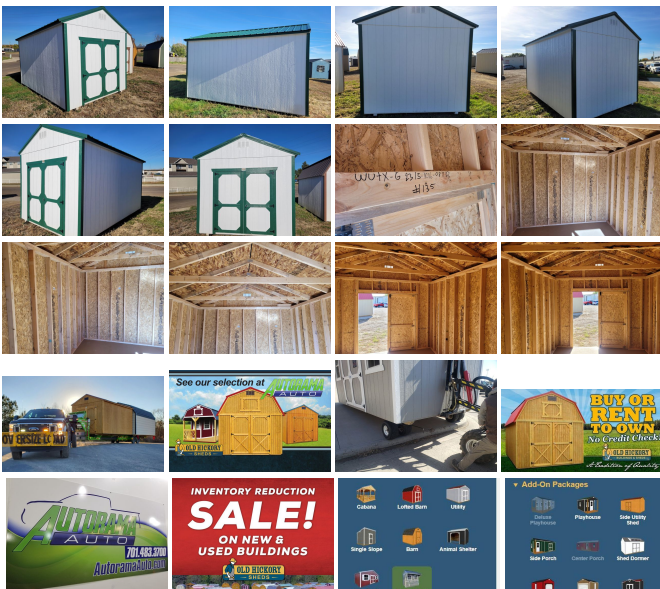

Specifications:

Year:	2023
VIN:	135
Make:	Old Hickory Sheds
Stock:	WUTX-G2315-1016-081323-SP
Model/Trim:	10x16 Utility Shed
Condition:	New
Engine:	0 cc
Exterior:	White- green - green
Mileage:	0
Hours:	0

New in Dickinson, On the lot, 10x16 Shed, Rent to own $201/MO No Credit check! #135

- On Lot-In Dickinson
- New
- Ready for Delivery
- Smart Panel- White
- Trim- Green
- Metal roof- Green
- Side Wall - 7 Foot
- 6 foot Barn Doors,
- Engineered floor
- 2 -4x4 skids
- Quality made in Belle Fourche South Dakota.
- Write a check priced at $6,440.

On Sale Now! Save $1,000! Only $5,440!

1. Rent to own with no credit required for as little as $201 a month with $301 down for 60 payments.
   - Prices does not include tax.
2. Also 90 days come as cash with no credit