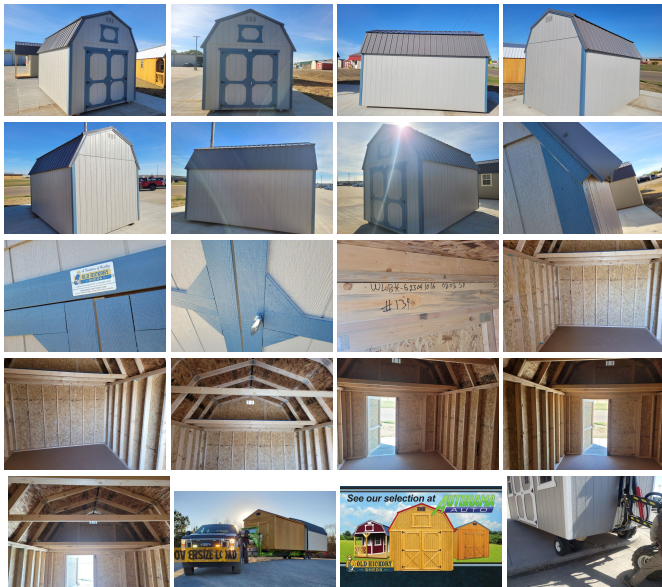

# 2023 Old Hickory Sheds 10X16 Lofted Barn

**SALES Team 701 483 3700**

View this car on our website at [autoramaauto.com/7254493/ebrochure](http://autoramaauto.com/7254493/ebrochure)

Our Price **\$5,940**

## Specifications:

Year:	2023
VIN:	134
Make:	Old Hickory Sheds
Stock:	WLBX-G2304-1016-080823-SP
Model/Trim:	10X16 Lofted Barn
Condition:	New
Engine:	0 cc
Exterior:	Gray/ Blue / Charcoal
Mileage:	0
Hours:	0

New in Dickinson, On the lot, 10x16 Shed, Rent to own \$220/MO No Credit check! #134

- On Lot - In Dickinson
- New
- Ready for Delivery
- Smart Panel- Gray
- Trim- Blue
- Metal roof- Charcoal
- Side Wall - 7 Foot -
- 4 ft of loft on each end.
- 6 foot Barn Doors,
- Engineered floor
- 2 -4x4 skids
- Quality made in Belle Fourche South Dakota.
- Write a check priced at \$6940.

From the smallest at 8x8 to the largest  
at 40x40

at 16X40.

Choose from sheds in 3 styles; Barn, Utility and Studio! You can add packages like; Play House, Deluxe Play House, Side porch, Dormer and Garage type. We also make Animal Shelters with Tack Rooms, Chicken Coops, and Cabanas.