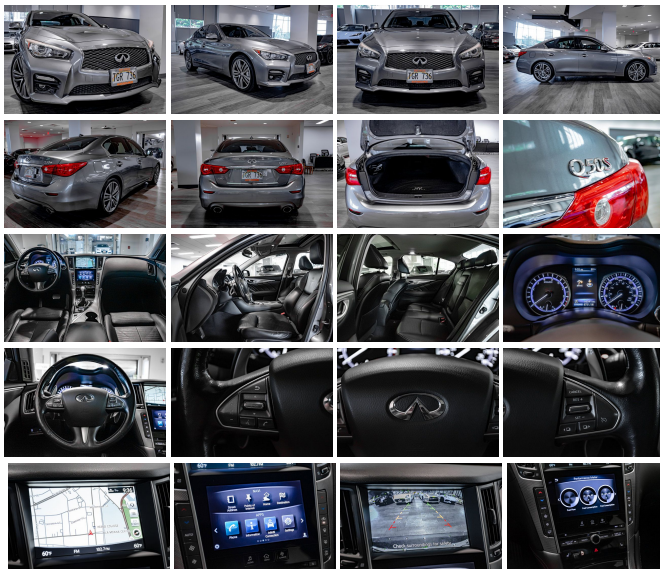

## 2014 INFINITI Q50 Sport

View this car on our website at [autosourcehawaii.com/7253725/ebrochure](http://autosourcehawaii.com/7253725/ebrochure)

Our Price **\$19,995**

Retail Value **\$21,995**

Step into the realm of luxury and performance with the 2014 INFINITI Q50 Sport, a vehicle that blends athletic prowess with the sophistication you expect from a premium brand. With 93,522 miles on the clock, this Q50 is just getting started, ready to deliver a thrilling driving experience to its next discerning owner.

Under the hood lies a potent 3.7L V6 engine, a marvel of engineering that produces a robust 328 horsepower and 269 foot-pounds of torque. This powerplant is paired with a seamless 7-Speed Shiftable Automatic transmission that offers both the ease of an automatic and the control of a manual, ensuring you're always in the right gear to unleash the full potential of this spirited sedan.

Step inside, and you're greeted by an interior that's both intuitive and indulgent. The dual infotainment screens — 7 inches and 8 inches — are your gateway to a suite of features that keep you connected and in control. The InTouch system puts a world of information and entertainment at your fingertips, while voice-operated phone capabilities ensure you stay focused on the road. Maintenance status updates via the smart device app function give you peace of mind, knowing your Q50 is always in peak condition.