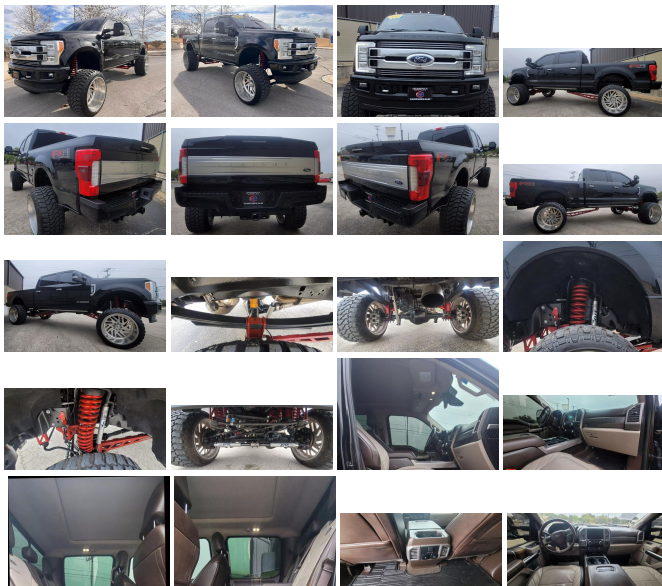

# 2018 Ford Limited F250 Super Duty 6.6ft Bed Limited Pickup 4D 6 3/4 ft

**Brian Coots 830-643-0902**

View this car on our website at [camtruckz.com/7253713/ebrochure](http://camtruckz.com/7253713/ebrochure)

## Specifications:

<b>Year:</b>	2018
<b>VIN:</b>	1FT7W2BT4JEB08495
<b>Make:</b>	Ford
<b>Stock:</b>	808495
<b>Model/Trim:</b>	Limited F250 Super Duty 6.6ft Bed Limited Pickup 4D 6 3/4 ft
<b>Condition:</b>	Pre-Owned
<b>Body:</b>	Pickup Truck
<b>Exterior:</b>	Black
<b>Engine:</b>	Power Stroke 6.7L Biodiesel Turbo V8 450hp 935ft. lbs.
<b>Interior:</b>	Tan
<b>Transmission:</b>	6-Speed Shiftable Automatic
<b>Mileage:</b>	53,439
<b>Drivetrain:</b>	4 Wheel Drive

CALL OR TEXT 830-837-4334

CAMTRUCKZ.COM

2017 FORD F-250 LIMITED 4X4

6.7L POWERSTROKE DIESEL

AUTOMATIC TRANSMISSION

FOUR WHEEL DRIVE

54K MILES

CLEAN CARFAX

TEXAS TRUCK

8' MCGAUGHYS LIFT

FOX SHOCKS

BRAND NEW 38" AMERICAN FORCE WHEELS

38X15.50R26 TIRES

EXTREMELY CLEAN TRUCK INSIDE AND OUT!

LEATHER INTERIOR

HEATED & COOLED SEATS