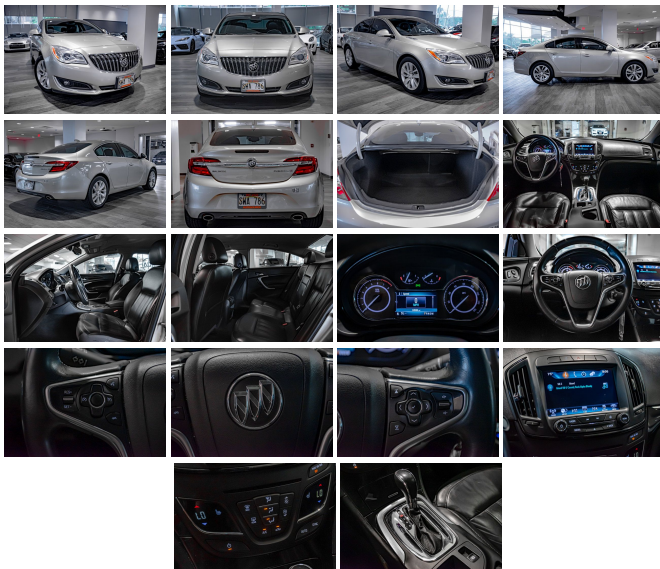

2016 Buick Regal Base

View this car on our website at autosourcehawaii.com/7253178/ebrochure

Our Price **\$14,995**

Retail Value **\$16,995**

Specifications:

| | |
|----------------------|---------------------------------|
| Year: | 2016 |
| VIN: | 2G4GK5EX2G9171078 |
| Make: | Buick |
| Stock: | 9171078A |
| Model/Trim: | Regal Base |
| Condition: | Pre-Owned |
| Body: | Sedan |
| Exterior: | Sparkling Silver Metallic |
| Engine: | 2.0L Turbo I4 259hp 295ft. lbs. |
| Interior: | Ebony |
| Transmission: | 6-Speed Shiftable Automatic |
| Mileage: | 84,962 |
| Drivetrain: | Front Wheel Drive |
| Economy: | City 21 / Highway 30 |

Step into a world of refined elegance and exhilarating performance with the 2016 Buick Regal Base, a true testament to Buick's legacy of crafting vehicles that blend luxury with power. With 84,962 miles on the odometer, this silver gem has been meticulously maintained and is ready to provide its next owner with a driving experience that's second to none.

As you approach this stunning sedan, the silver exterior gleams in the sunlight, hinting at the sophistication that awaits within. The body-color front bumper and mirror caps create a seamless, upscale look, while the dual-tip exhaust adds a touch of sportiness that promises an invigorating ride.

As you slide into the driver's seat, you'll be enveloped in a cabin that's both comfortable and connected. The intuitive IntelliLink infotainment system is your portal to a world of entertainment and information, with a 7-speaker audio system that brings your favorite tunes to life. With SiriusXM satellite radio, Pandora internet radio app, and MP3 playback capabilities, your soundtrack will be as limitless as the road ahead.