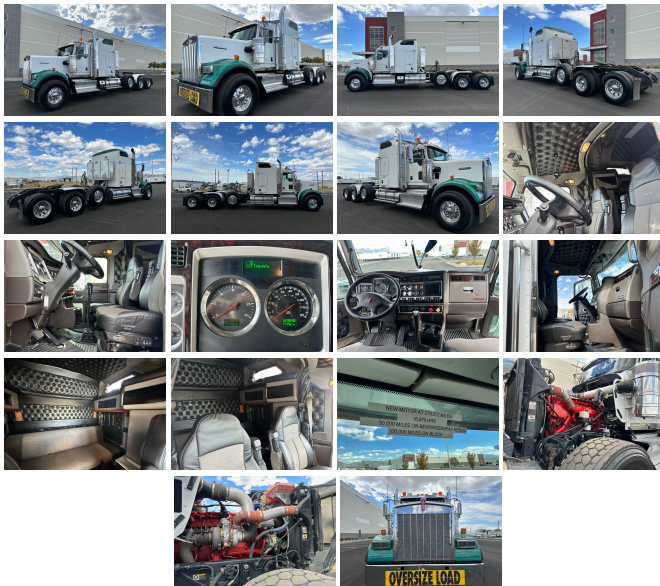

## Specifications:

<b>Year:</b>	2013
<b>VIN:</b>	342920
<b>Make:</b>	Kenworth
<b>Model/Trim:</b>	W900L Heavy Spec Studio Sleeper
<b>Condition:</b>	Pre-Owned
<b>Interior:</b>	Gray
<b>Mileage:</b>	329,000
<b>Truck Type:</b>	Semi - Sleeper Conventional

Heavy Heavy Spec - Studio Sleeper  
2013 - Kenworth - W900L  
72" Sleeper W/ Folding Couch  
Cummins ISX - 18 Speed Eaton Fuller  
Factory 550 HP  
391 Ratio  
11R 22.5 Drive Tires  
445 65 22.5 Steers  
20K Front  
20K Steer Axle!  
46K Rear Axle  
Great Tires  
Great Brakes  
(2) Fuel Tanks - 260 Total Gallons  
Dual Line Wet Kit  
PTO  
LED Headlights  
Lowboy Ramps  
Only 329K Miles  
Engine Brake  
(8) Bag Air Ride Suspension  
295 Wheelbase  
Dual Exhaust  
Dual Air Cleaners  
Headache Rack W. Cabinets  
What an absolute unit here. This truck is capable of doing it all. Could also be converted to make a sweet dump, roll off or hook truck. We are located just 15 Min from SLC airport - we can pick you up and bring ya here or help ship it to you.